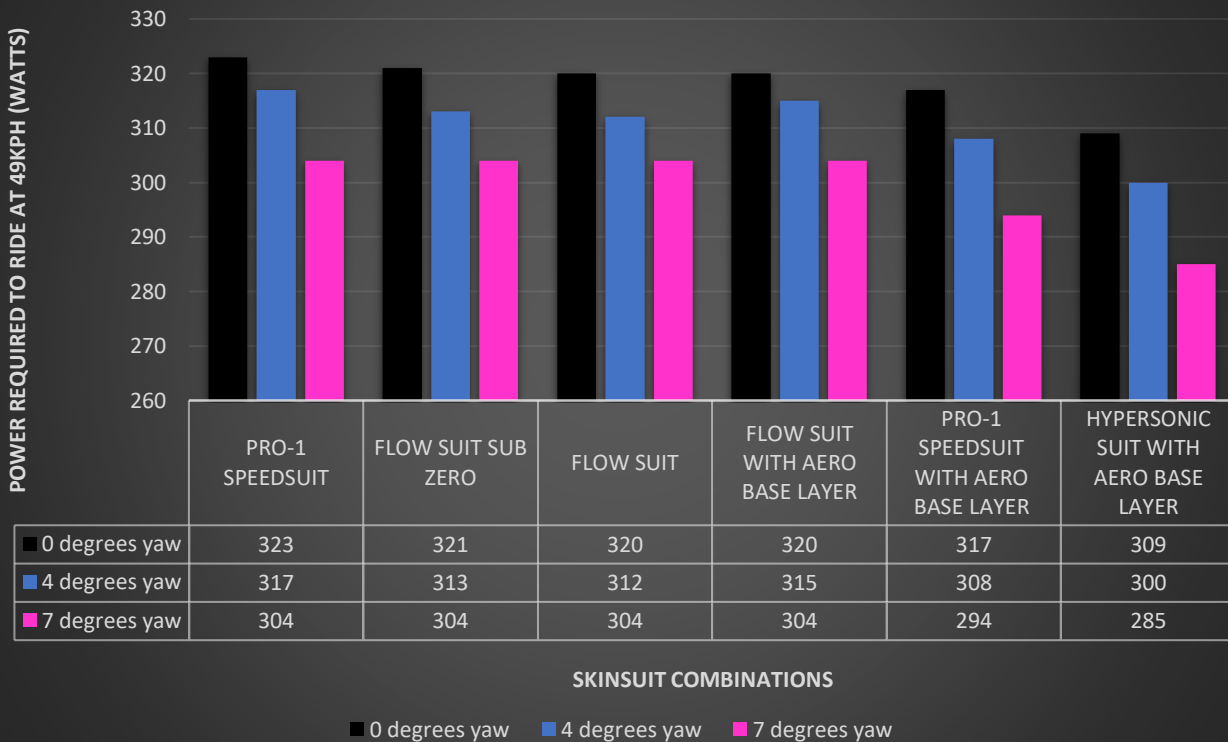

NOPINZ SUIT COMBINATIONS AT 45kph

NOPINZ SUIT COMBINATIONS AT 49kph

NOPINZ SUIT COMBINATIONS AT 54kph

SKINSUIT COMBINATIONS

■ 0 degrees yaw
 ■ 4 degrees yaw
 ■ 7 degrees yaw