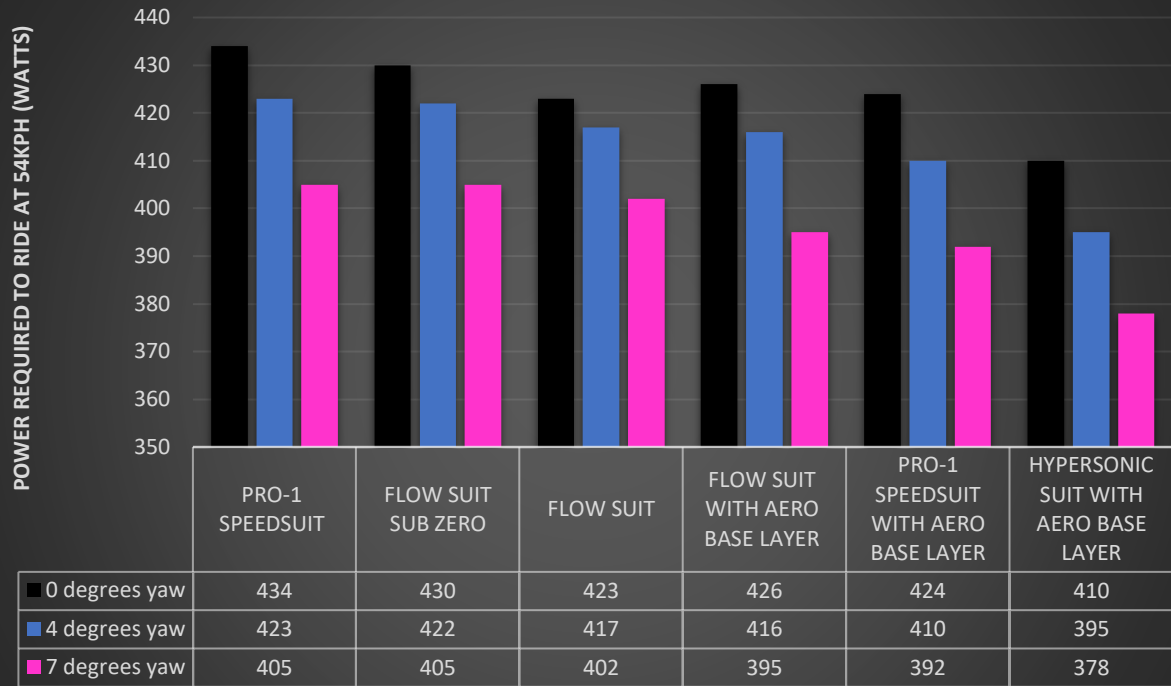

NOPINZ SUIT COMBINATIONS AT 45kph

NOPINZ SUIT COMBINATIONS AT 49kph

NOPINZ SUIT COMBINATIONS AT 54kph

SKINSUIT COMBINATIONS

■ 0 degrees yaw
 ■ 4 degrees yaw
 ■ 7 degrees yaw