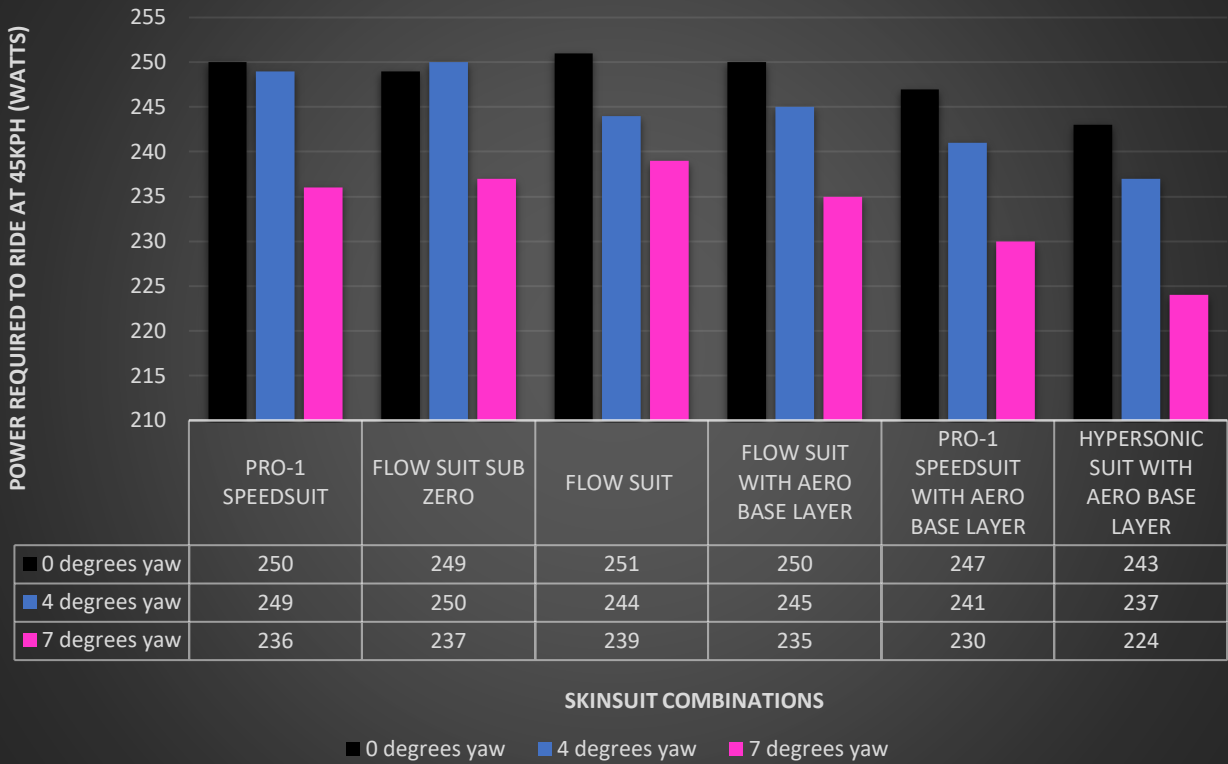

NOPINZ SUIT COMBINATIONS AT 45kph

NOPINZ SUIT COMBINATIONS AT 49kph

NOPINZ SUIT COMBINATIONS AT 54kph

SKINSUIT COMBINATIONS

■ 0 degrees yaw
 ■ 4 degrees yaw
 ■ 7 degrees yaw