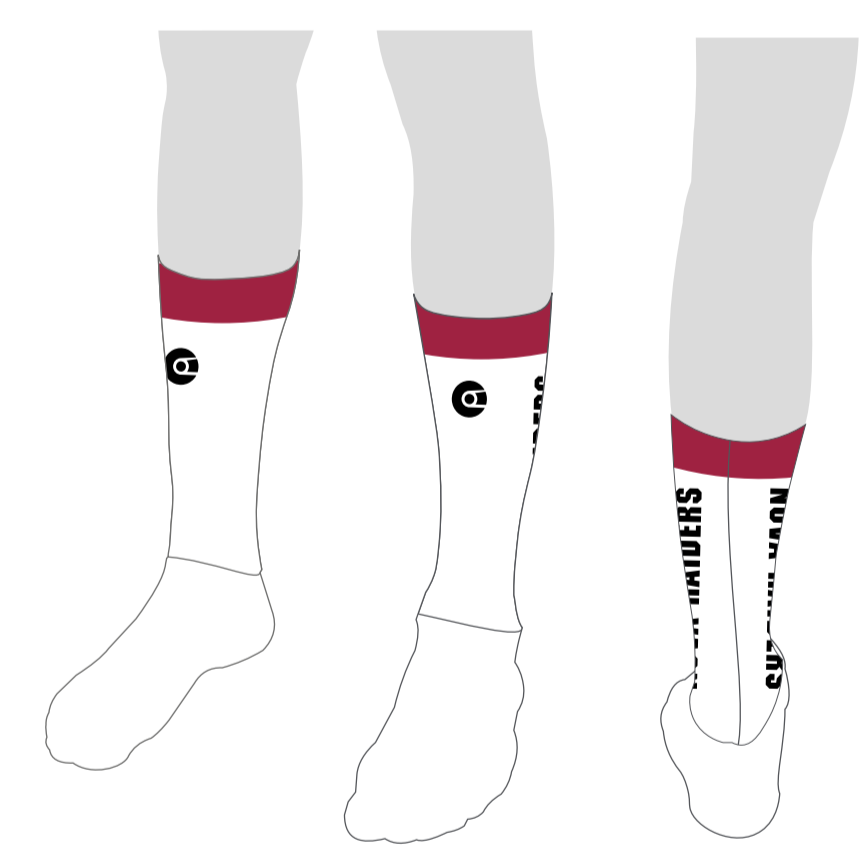

PRO-1 EVO BIB SHORTS

HYPERSONIC SOCKS

HYPERSONIC OVERSHOES UCI

SEWING

STITCH COLOUR: UPPER - WHITE LOWER - BLACK

TOP STITCH COLOUR: POCKET - 000 GRIPPER - 000 CHAMOIS - 000 SOCKS/COVERS - 800 PRO1/ENDURANCE GILET - 800