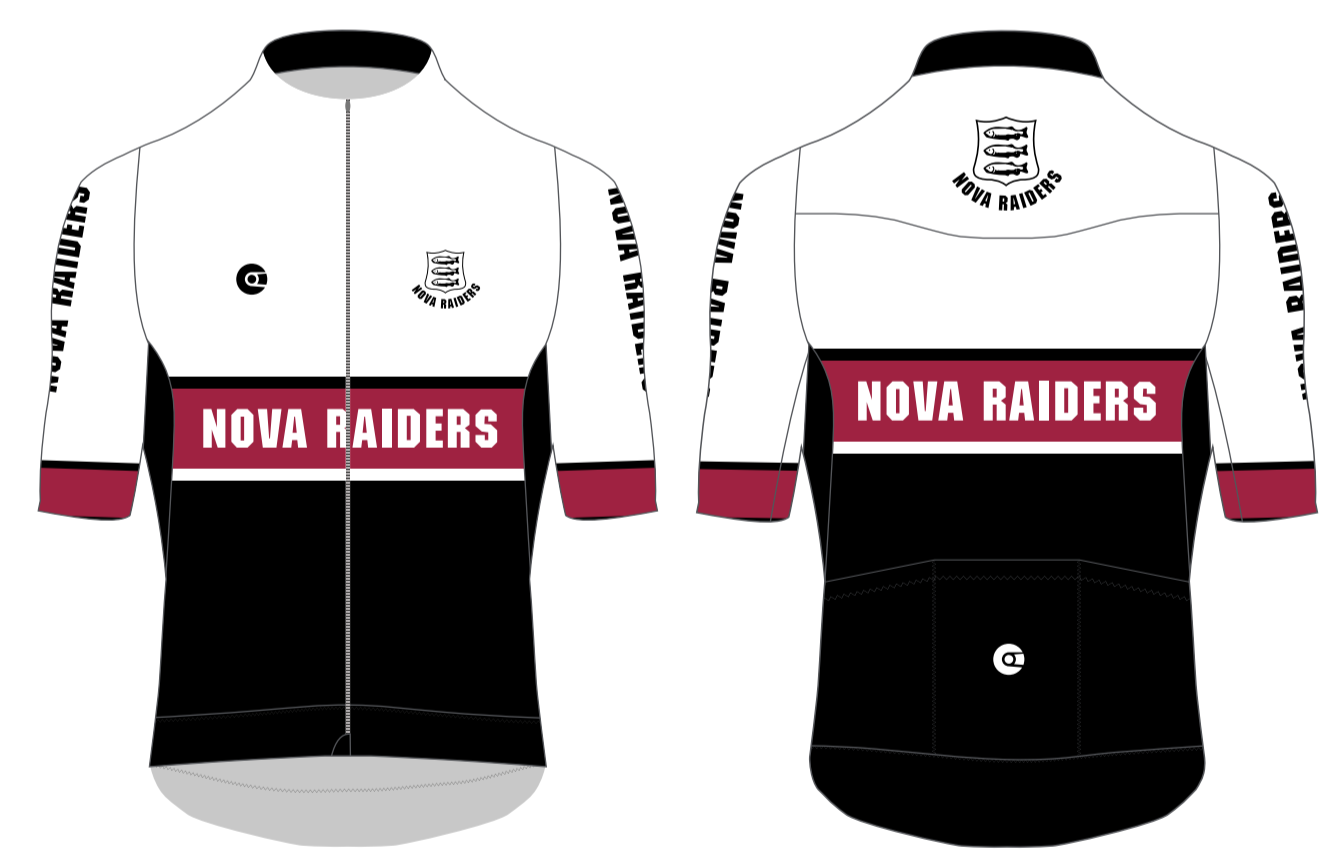

DESIGNER: MEGAN

HYPERSONIC SUIT

TRACK POCKET DESIGN

PRO 1 EVO SS TRI SUIT

PRO-1 EVO RR SUIT

SPEED POCKET DESIGN

PRO-1 EVO MAX JERSEY

PRO-1 EVO GILET

PRO-1 EVO BIB SHORTS

HYPERSONIC SOCKS

HYPERSONIC OVERSHOES UCI

SEWING

STITCH COLOUR: UPPER - WHITE LOWER - BLACK

TOP STITCH COLOUR: POCKET - 000 GRIPPER - 000 CHAMOIS - 000 SOCKS/COVERS - 800 PRO1/ENDURANCE GILET - 800