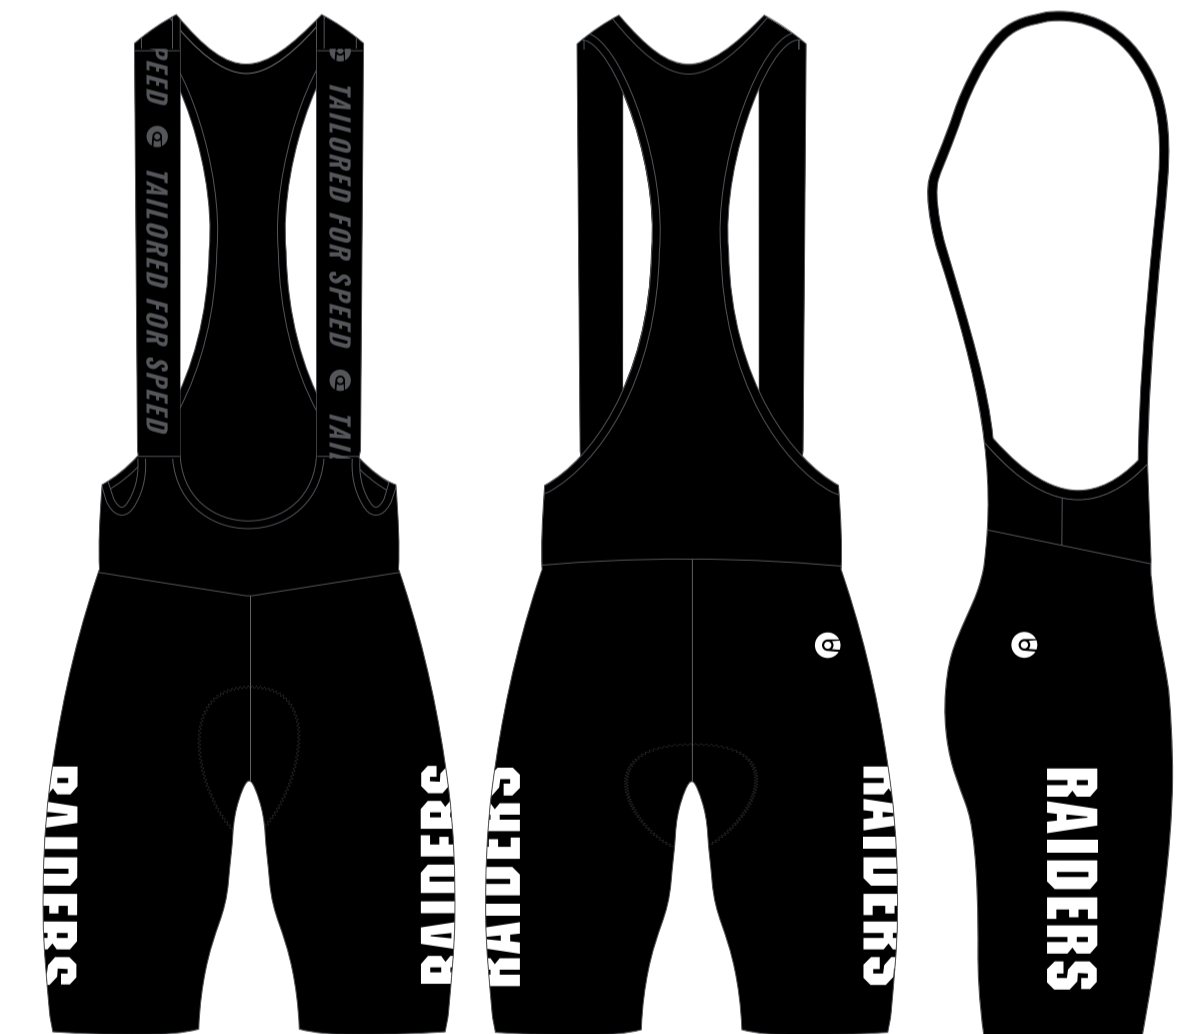

LONG SLEEVE ITEMS LIKE THE BLIZZARD JERSEY WILL REPLICATE THE DESIGN SEEN ON THE SPEED SUIT.

ALL OTHER SHORT SLEEVE JERSEYS AND THE GILET WILL REPLICATE THE DESIGN SEEN ON THE PRO1 JERSEY.

ONCE THIS DESIGN BOARD HAS BEEN SIGNED OFF BY THE CUSTOMER, THE ENTIRE RANGE WILL BE UPLOADED TO THE CLUB SHOP.

DESIGNER: MEGAN

HYPERSONIC SUIT

TRACK POCKET DESIGN

PRO 1 EVO SS TRI SUIT

PRO-1 EVO RR SUIT

SPEED POCKET DESIGN

PRO-1 EVO MAX JERSEY

PRO-1 EVO GILET

PRO-1 EVO BIB SHORTS

HYPERSONIC SOCKS

HYPERSONIC OVERSHOES UCI

SEWING

STITCH COLOUR: UPPER - WHITE LOWER - BLACK

TOP STITCH COLOUR: POCKET - 000 GRIPPER - 000 CHAMOIS - 000 SOCKS/COVERS - 800 PRO1/ENDURANCE GILET - 800