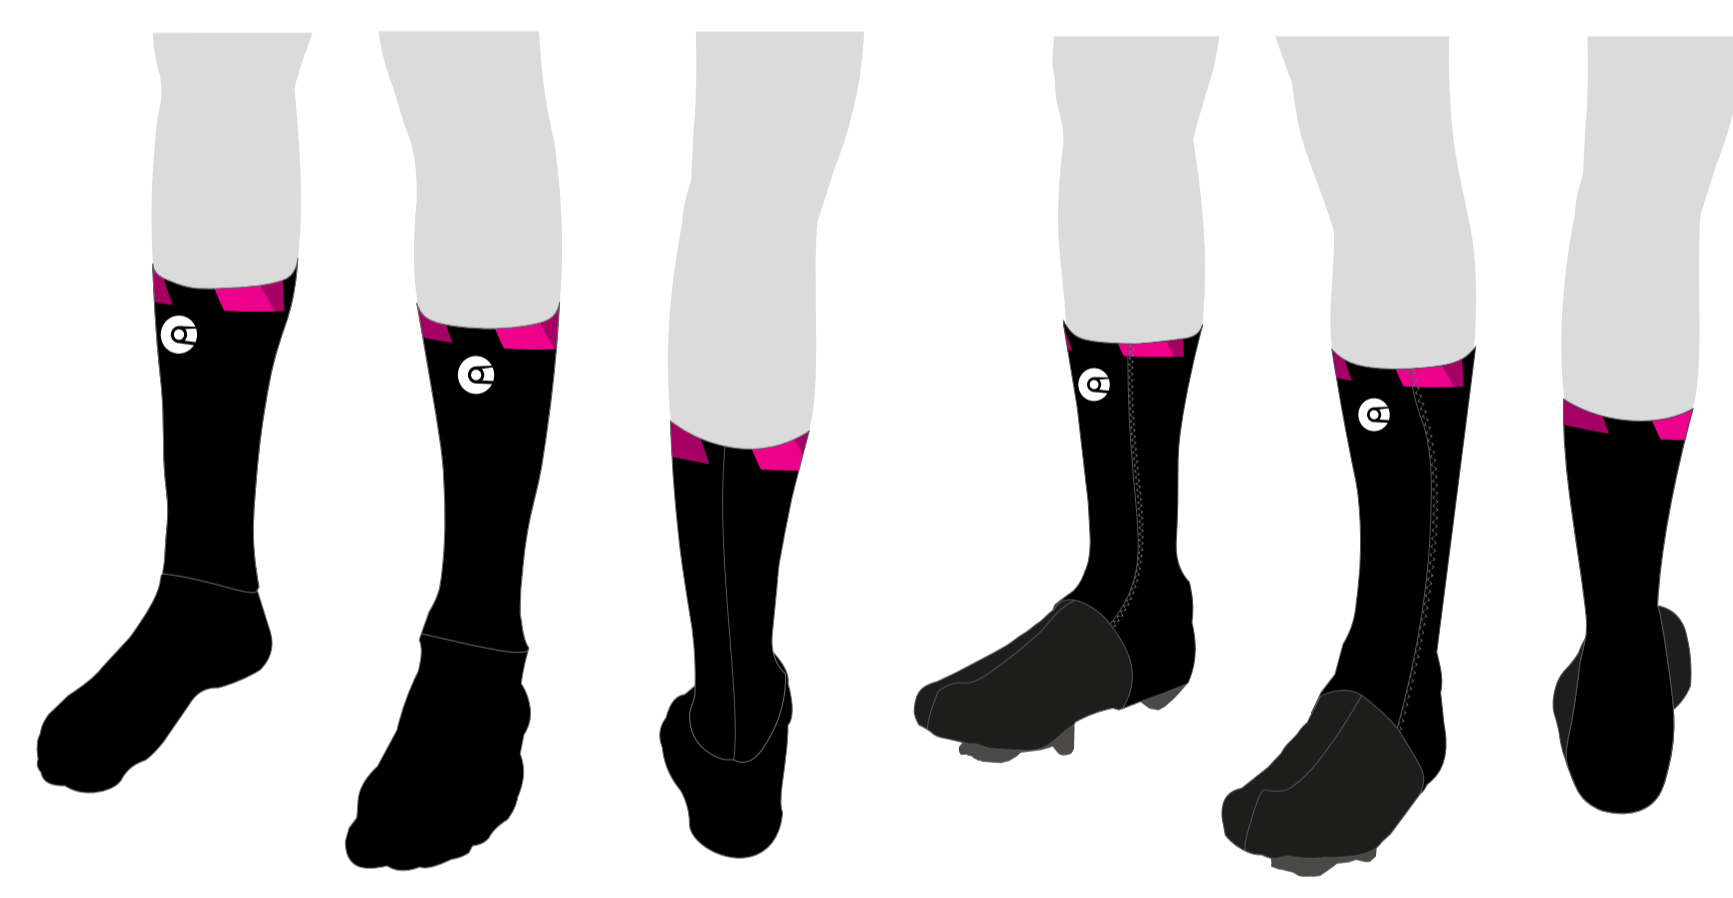

DIFFERENCE IN COLOUR MAY OCCUR ON GILET DUE TO MATERIAL COMPOSITION