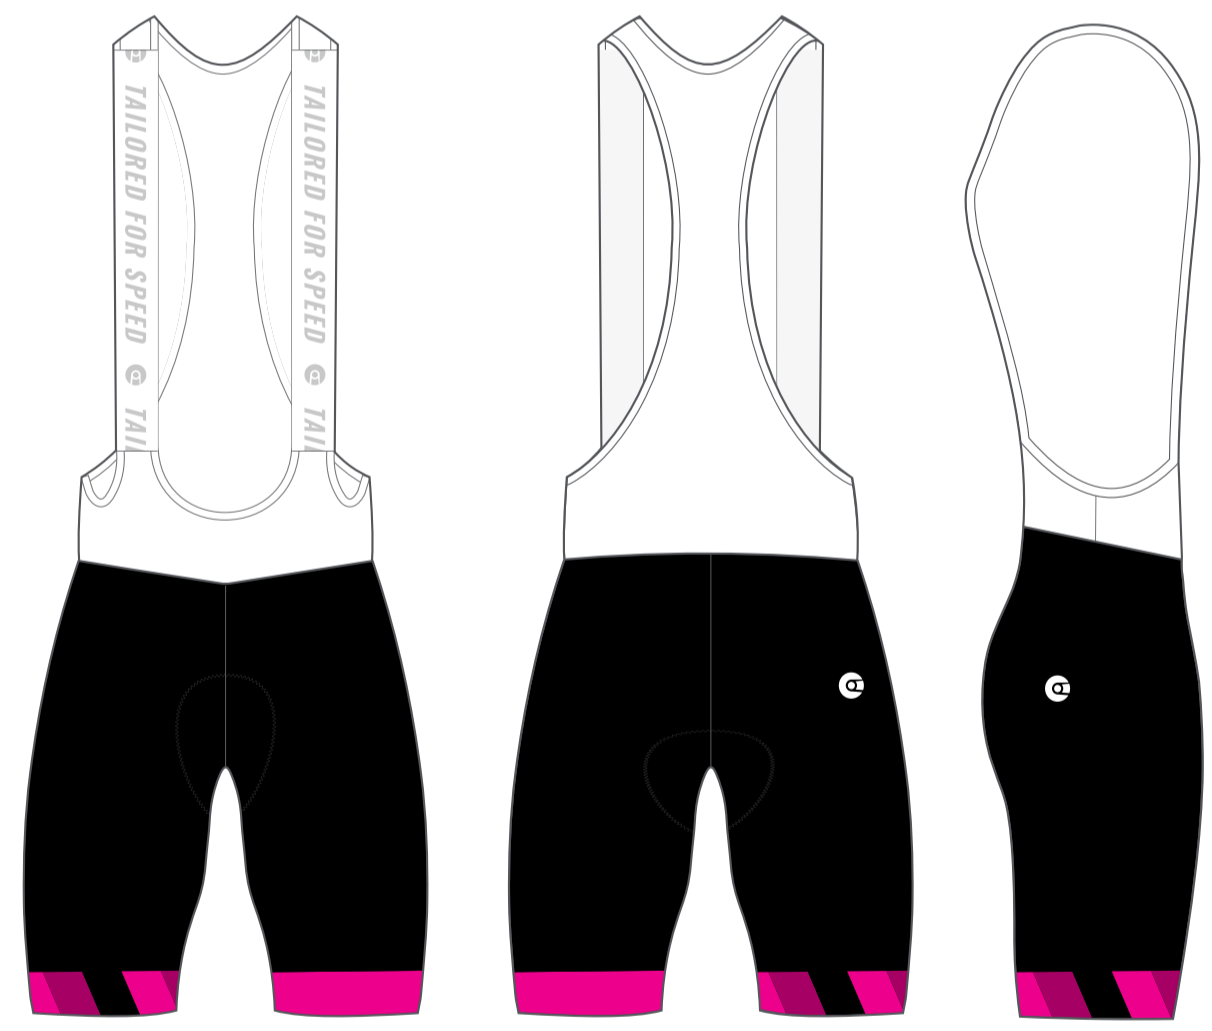

PRO1 SHORTS

DIFFERENCE IN COLOUR MAY OCCUR ON GILET DUE TO MATERIAL COMPOSITION