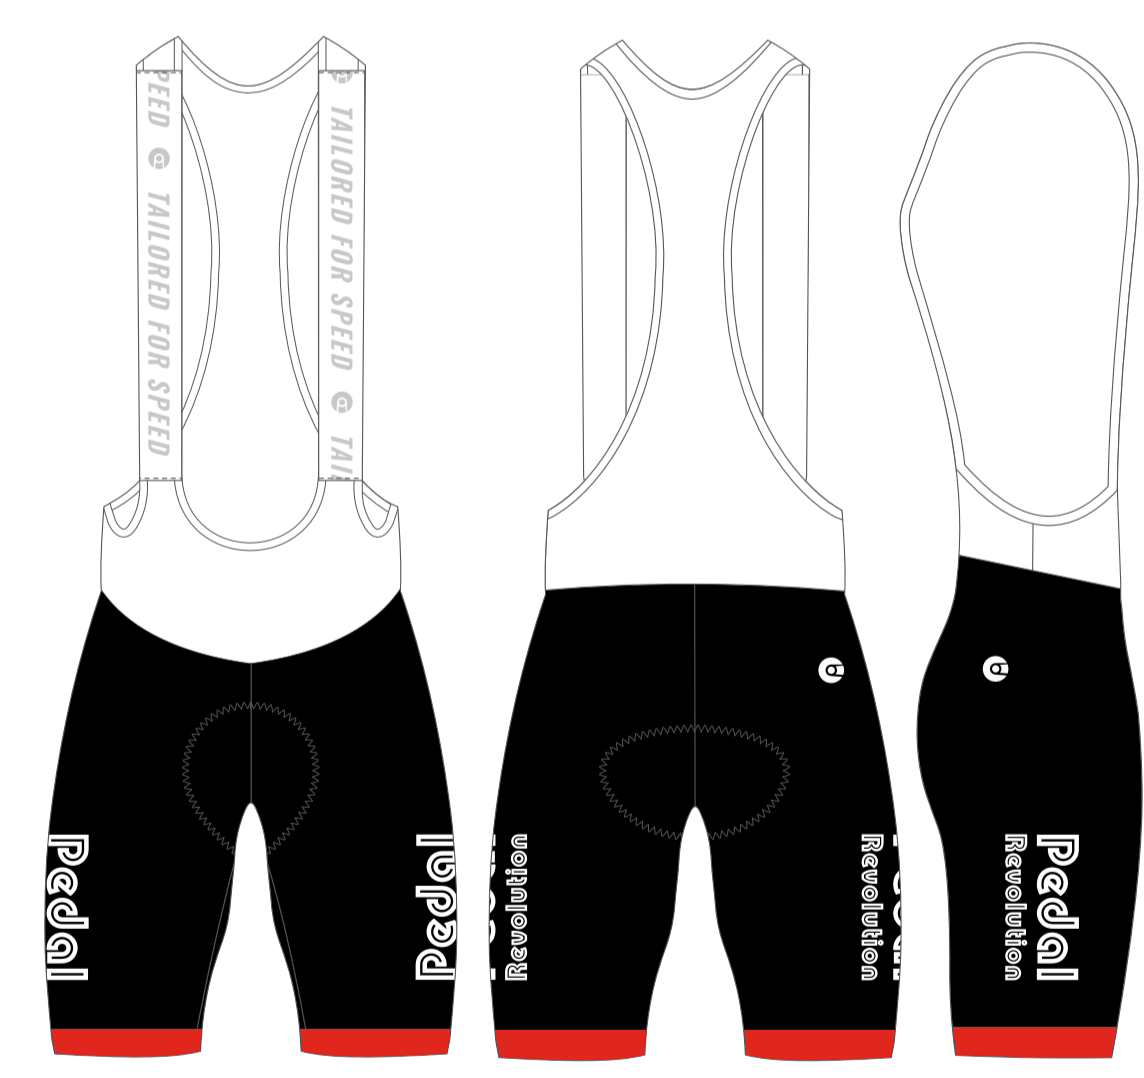

LONG SLEEVE ITEMS LIKE THE BLIZZARD JERSEY WILL REPLICATE THE DESIGN SEEN ON THE SPEED SUIT.

ALL OTHER SHORT SLEEVE JERSEYS AND THE GILET WILL REPLICATE THE DESIGN SEEN ON THE PRO1 JERSEY.

ONCE THIS DESIGN BOARD HAS BEEN SIGNED OFF BY THE CUSTOMER, THE ENTIRE RANGE WILL BE UPLOADED TO THE CLUB SHOP.

DESIGNER: JAYDE

PEDAL REVOLUTION

HYPERSONIC SUIT

TRACK POCKET DESIGN

PRO 1 EVO SS TRI SUIT

PRO-1 EVO RR SUIT

SPEED POCKET DESIGN

PRO-1 EVO MAX JERSEY

PRO-1 EVO GILET

PRO-1 EVO BIB SHORTS

HYPERSONIC SOCKS

HYPERSONIC OVERSHOES UCI

SEWING

STITCH COLOUR: UPPER - WHITE LOWER - BLACK

TOP STITCH COLOUR: POCKET - 000 GRIPPER - 000 CHAMOIS - 000 SOCKS/COVERS - 800 PRO/ENDURANCE GILET - 800