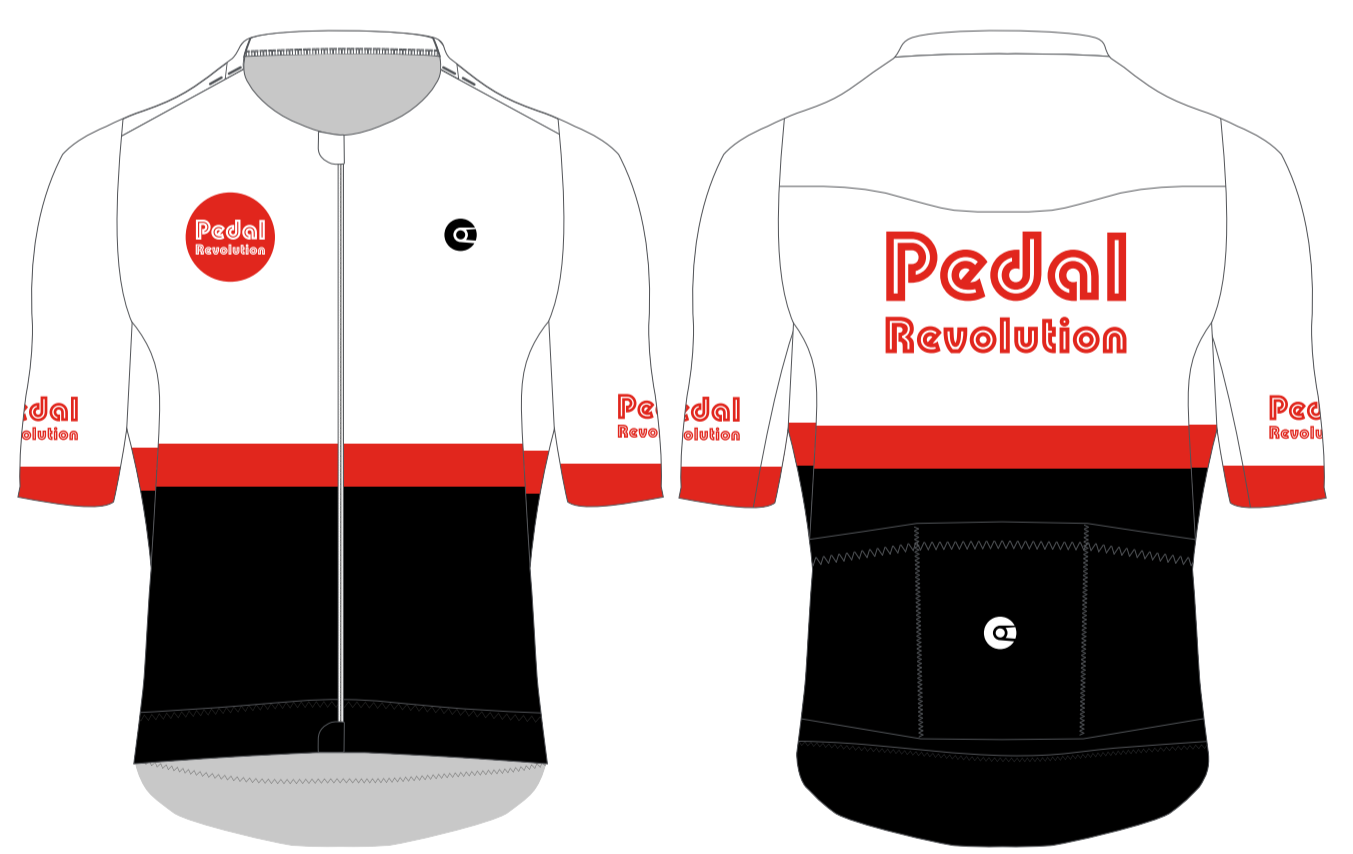

LONG SLEEVE ITEMS LIKE THE BLIZZARD JERSEY WILL REPLICATE THE DESIGN SEEN ON THE SPEED SUIT.

ALL OTHER SHORT SLEEVE JERSEYS AND THE GILET WILL REPLICATE THE DESIGN SEEN ON THE PRO1 JERSEY.

ONCE THIS DESIGN BOARD HAS BEEN SIGNED OFF BY THE CUSTOMER, THE ENTIRE RANGE WILL BE UPLOADED TO THE CLUB SHOP.

DESIGNER: JAYDE

PEDAL REVOLUTION

HYPERSONIC SUIT

TRACK POCKET DESIGN

PRO 1 EVO SS TRI SUIT

PRO-1 EVO RR SUIT

SPEED POCKET DESIGN

PRO-1 EVO MAX JERSEY

PRO-1 EVO GILET

PRO-1 EVO BIB SHORTS

HYPERSONIC SOCKS

HYPERSONIC OVERSHOES UCI

SEWING

STITCH COLOUR: UPPER - WHITE LOWER - BLACK

TOP STITCH COLOUR: POCKET - 000 GRIPPER - 000 CHAMOIS - 000 SOCKS/COVERS - 800 PRO/ENDURANCE GILET - 800