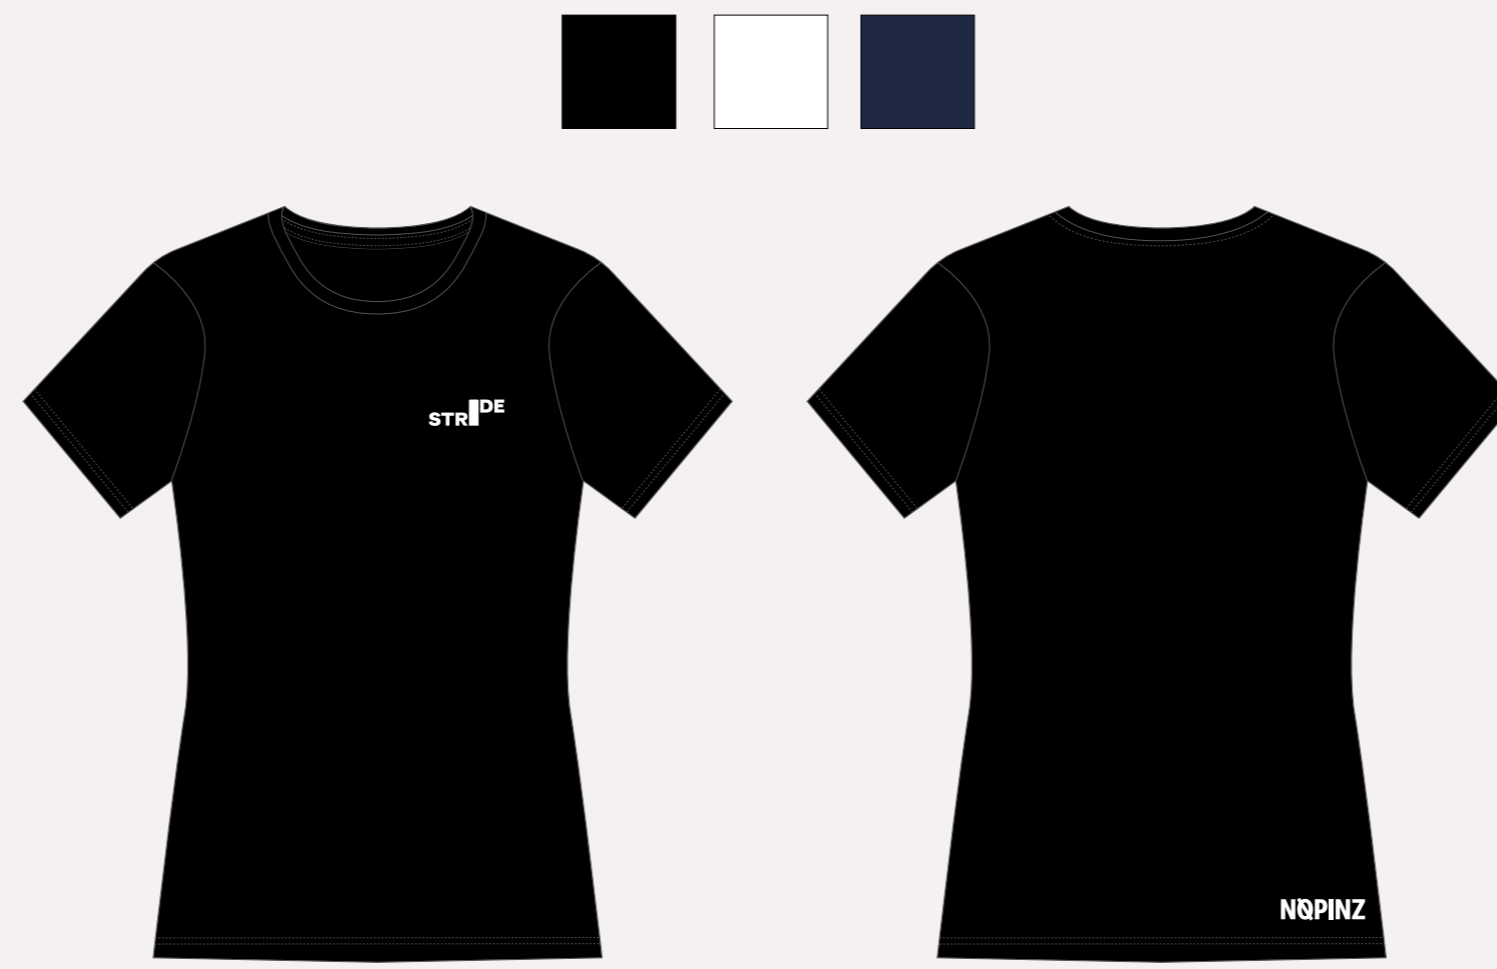

3D Renders

STRIDE OVERVIEW

Club Design Overview

Race Day Artwork

PRO-1 EVO RACE CAPE

PERFORMANCE STRETCH T-SHIRT

PRO-1 EVO BLIZZARD JERSEY

RACE DAY CAP