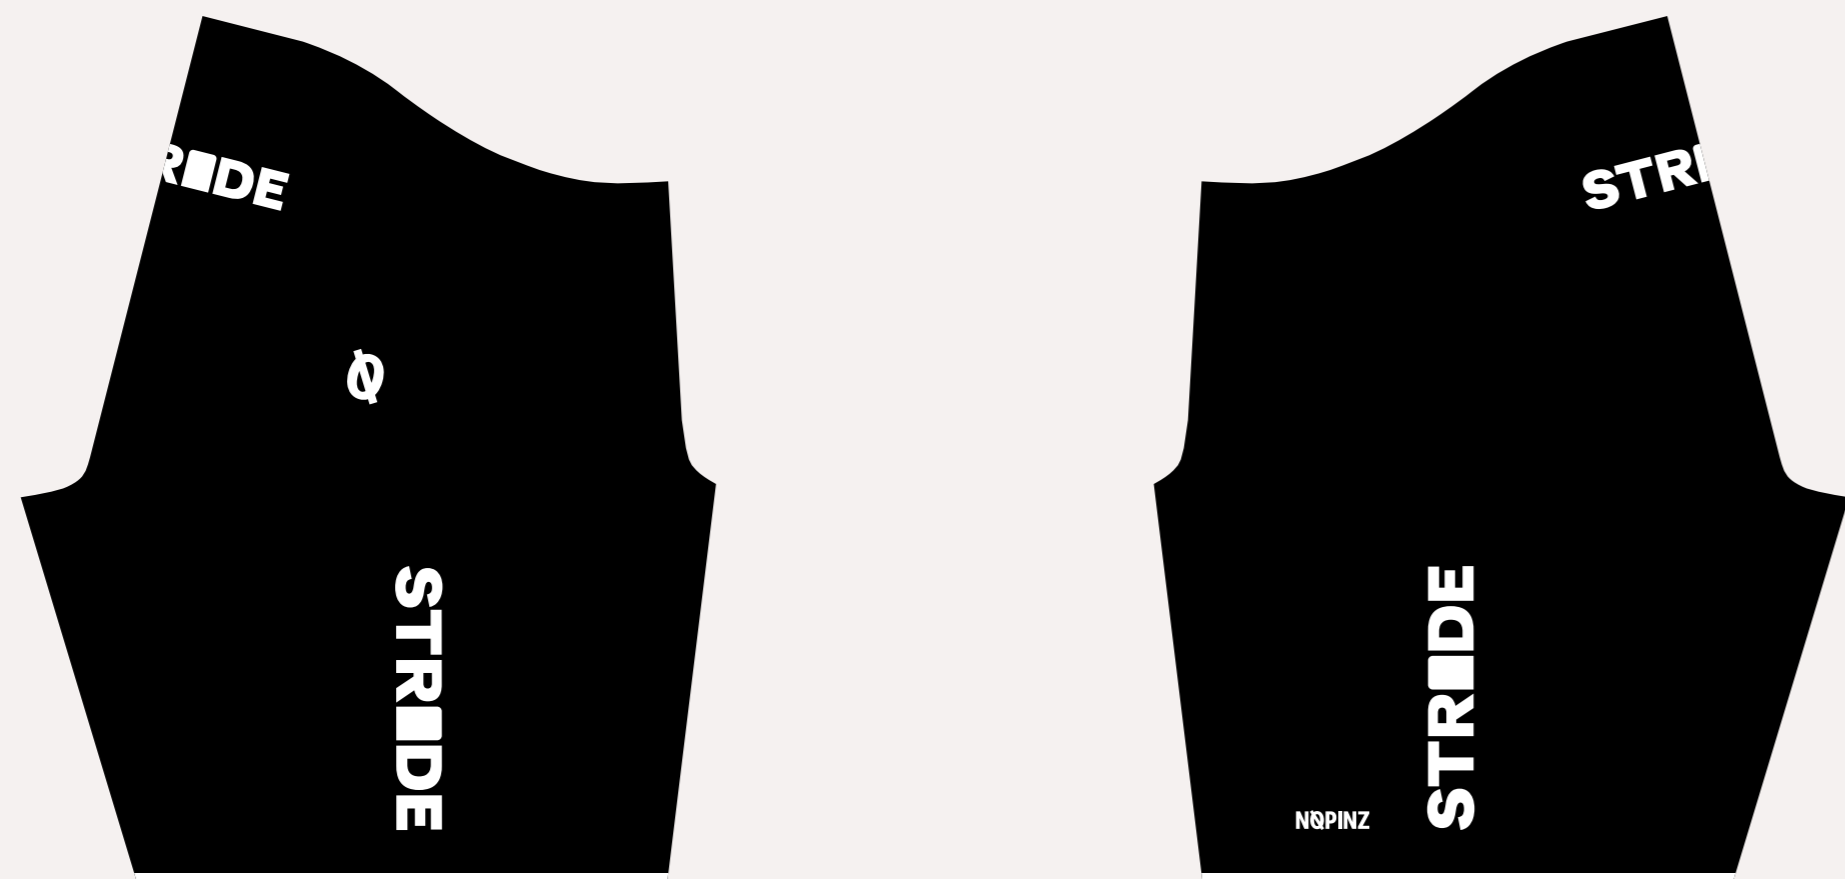

NØPINZ

Designer Name : Oscar

Artwork Name : Stride

Once this design has been signed off, you agree and acknowledge you have read the full NØPINZ T+C on www.nopin.com and accept the artwork, colours and payment information stated in this document. If changes need to be made after sign-off there will be a surcharge. Please note, production templates, 2D visuals and 3D renders are the intellectual property of Nopin and as such may not be used without the expressed permission of Nopin.

Pro-1 Evo Bib Shorts

2D Production Template