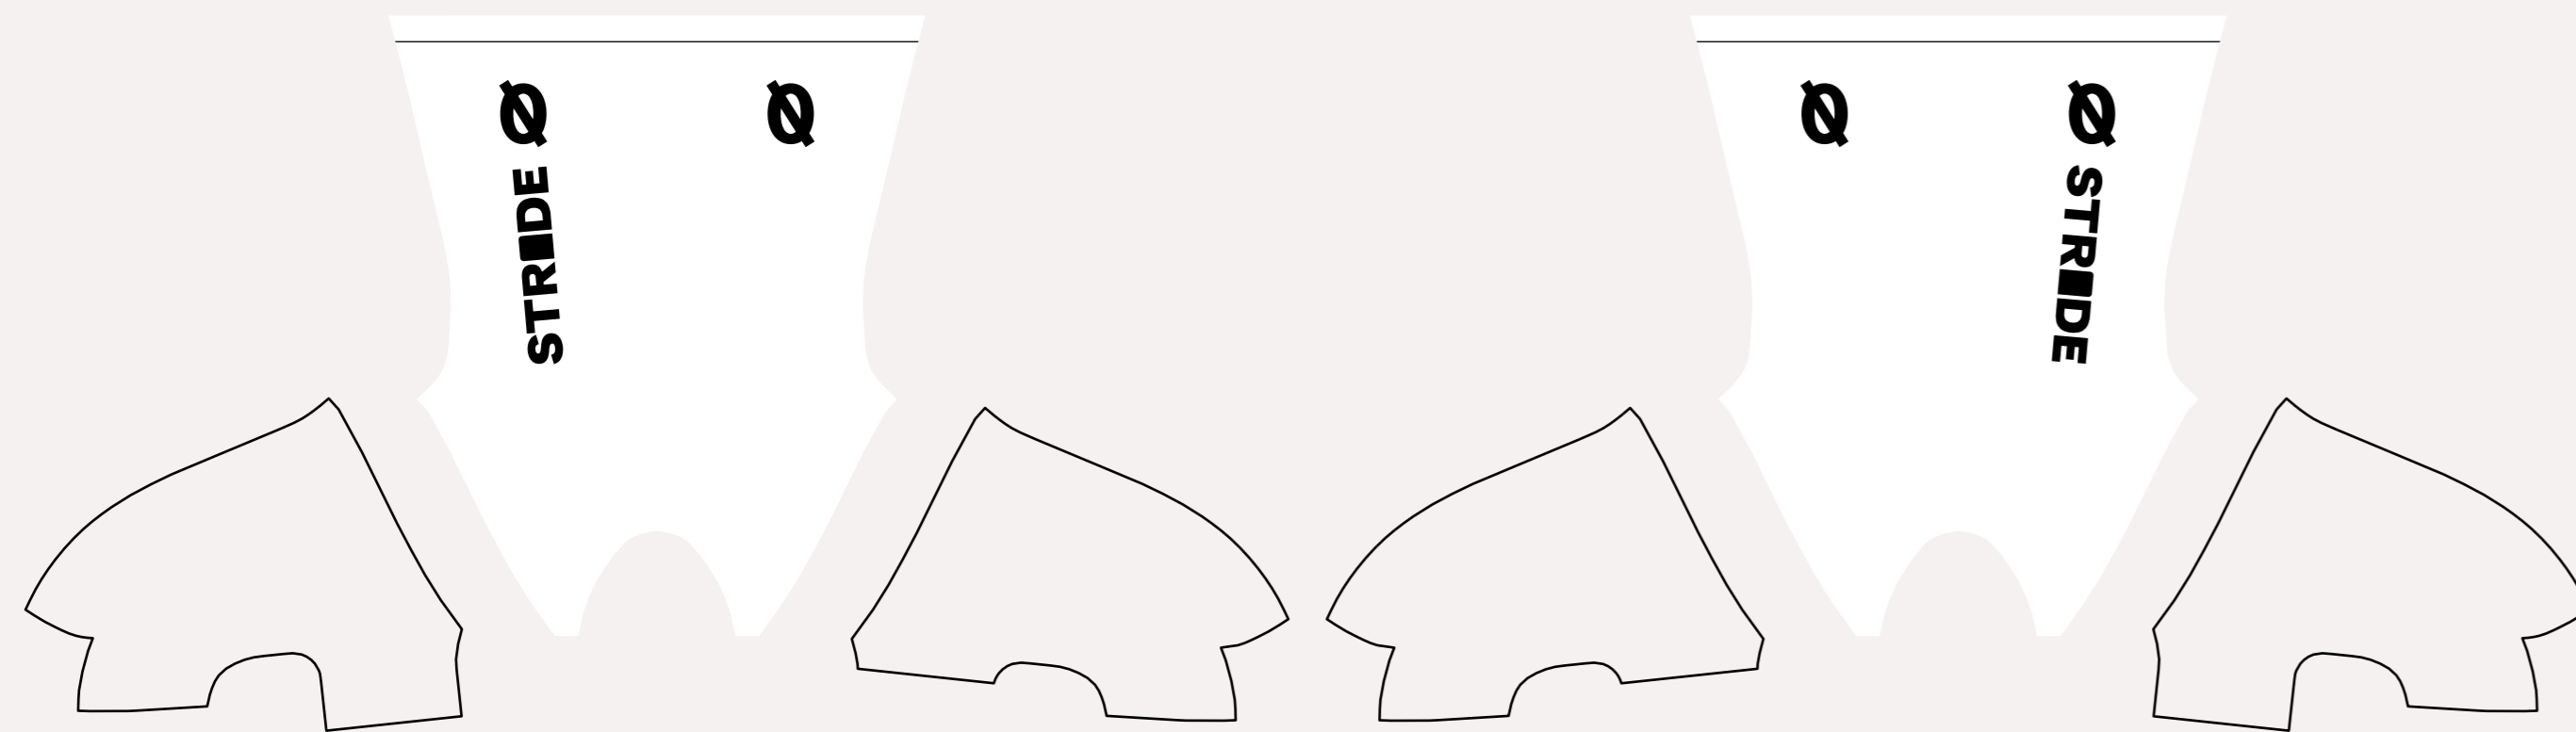

Designer Name : Oscar

Artwork Name : Stride

Once this design has been signed off, you agree and acknowledge you have read the full NØPINZ T+C on www.nopin.com and accept the artwork, colours and payment information stated in this document. If changes need to be made after sign-off there will be a surcharge. Please note, production templates, 2D visuals and 3D renders are the intellectual property of Nopin and as such may not be used without the expressed permission of Nopin.

Hypersonic Overshoes UCI

2D Production Template

3D Render

3D Render