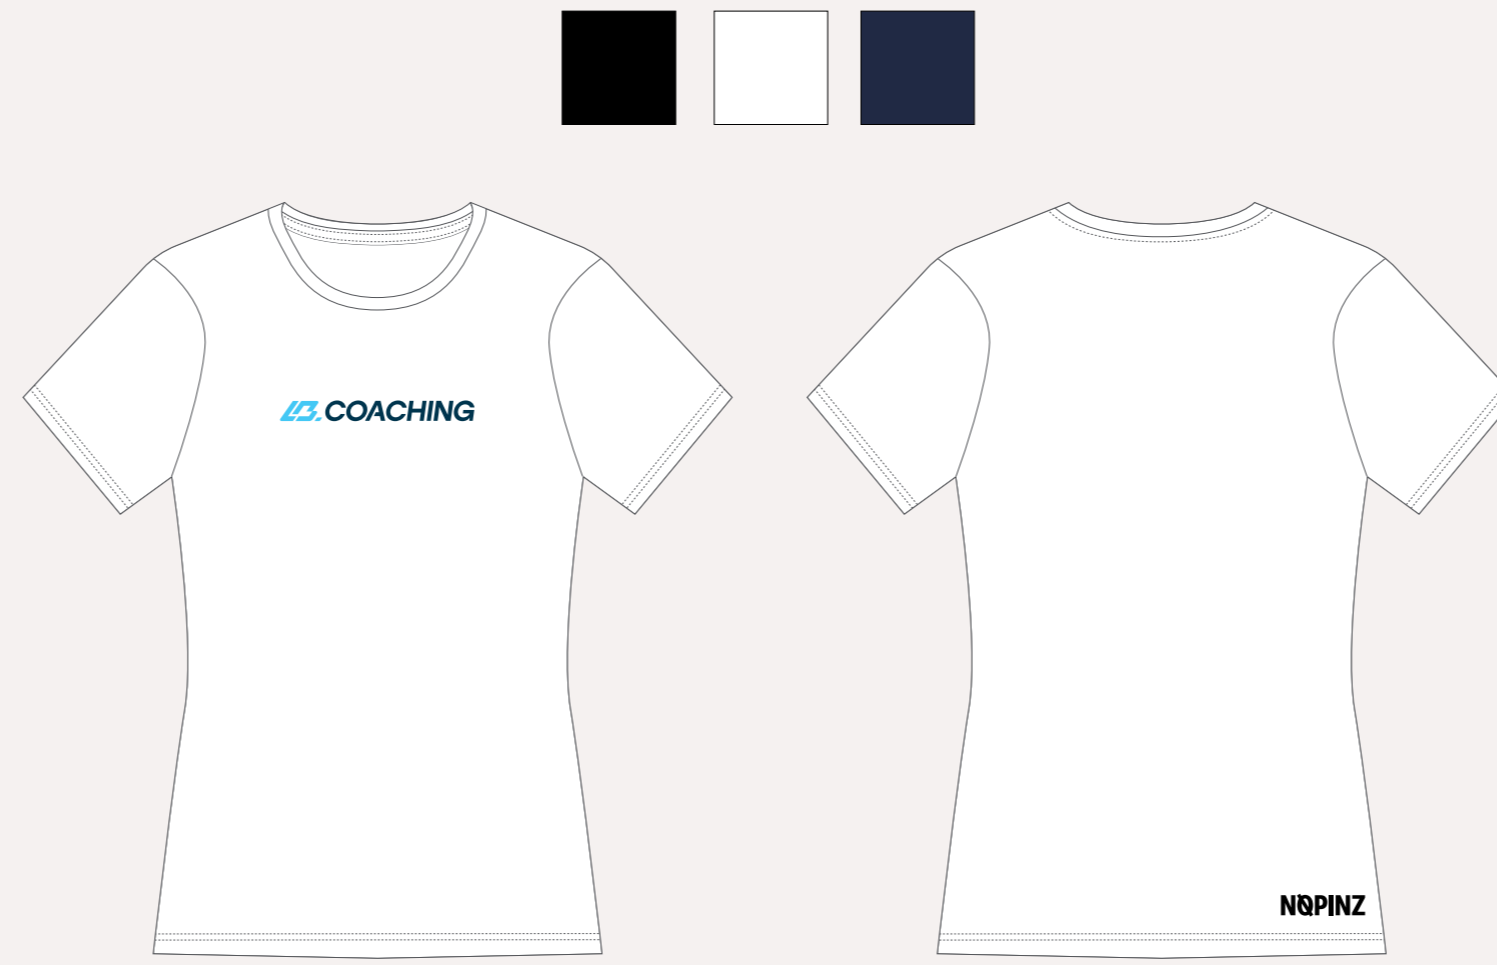

3D Renders

LB COACHING OVERVIEW

Club Design Overview

Race Day Artwork

PRO-1 EVO RACE CAPE

PERFORMANCE STRETCH T-SHIRT

PRO-1 EVO BLIZZARD JERSEY

RACE DAY CAP