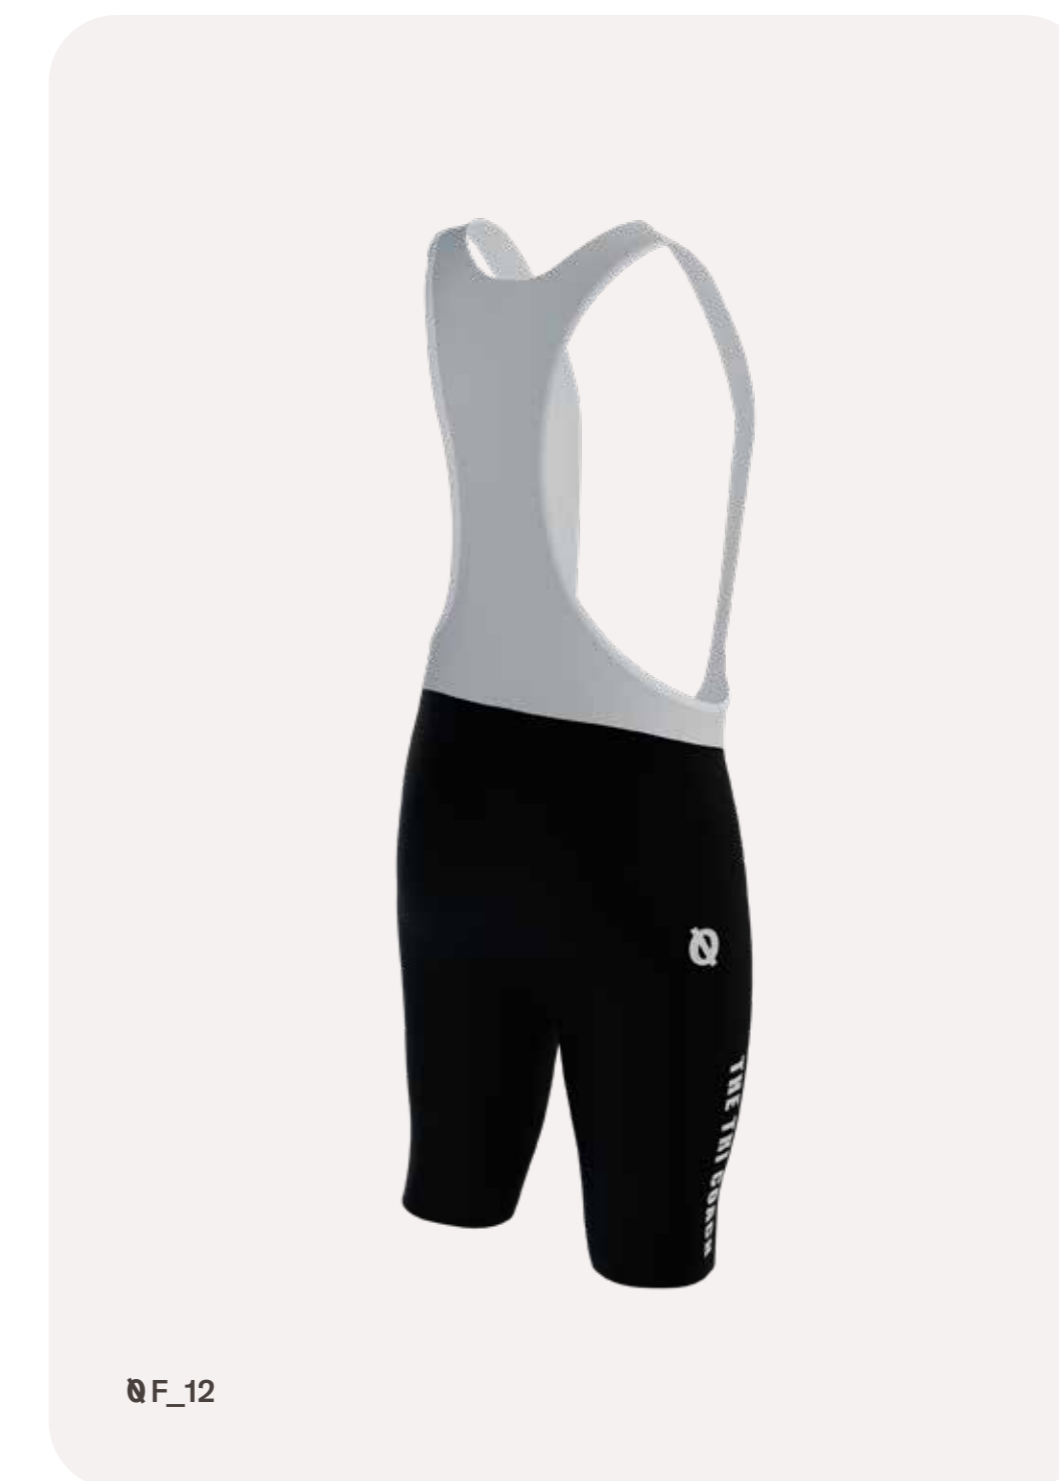

Pro-1 Evo Bib Shorts

2D Production Template

F_01

F_10

F_03

F_12

Swatches and Test Prints

N99 Garment Sewing Information