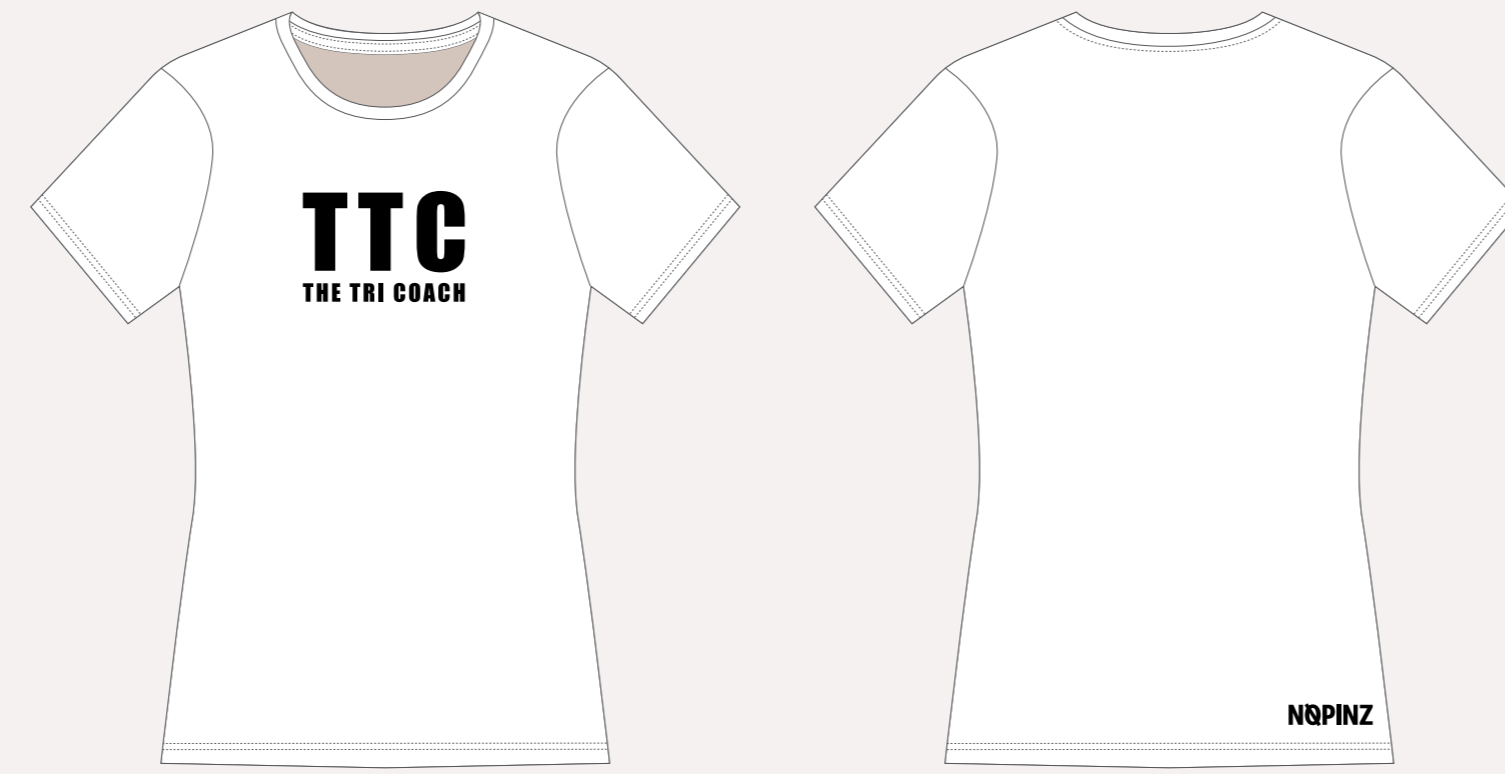

3D Renders

THE TRI COACH OVERVIEW

Club Design Overview

Race Day Artwork

PRO-1 EVO BLIZZARD JERSEY

PERFORMANCE STRETCH T-SHIRT

RACE DAY CAP

PRO-1 EVO RACE CAPE