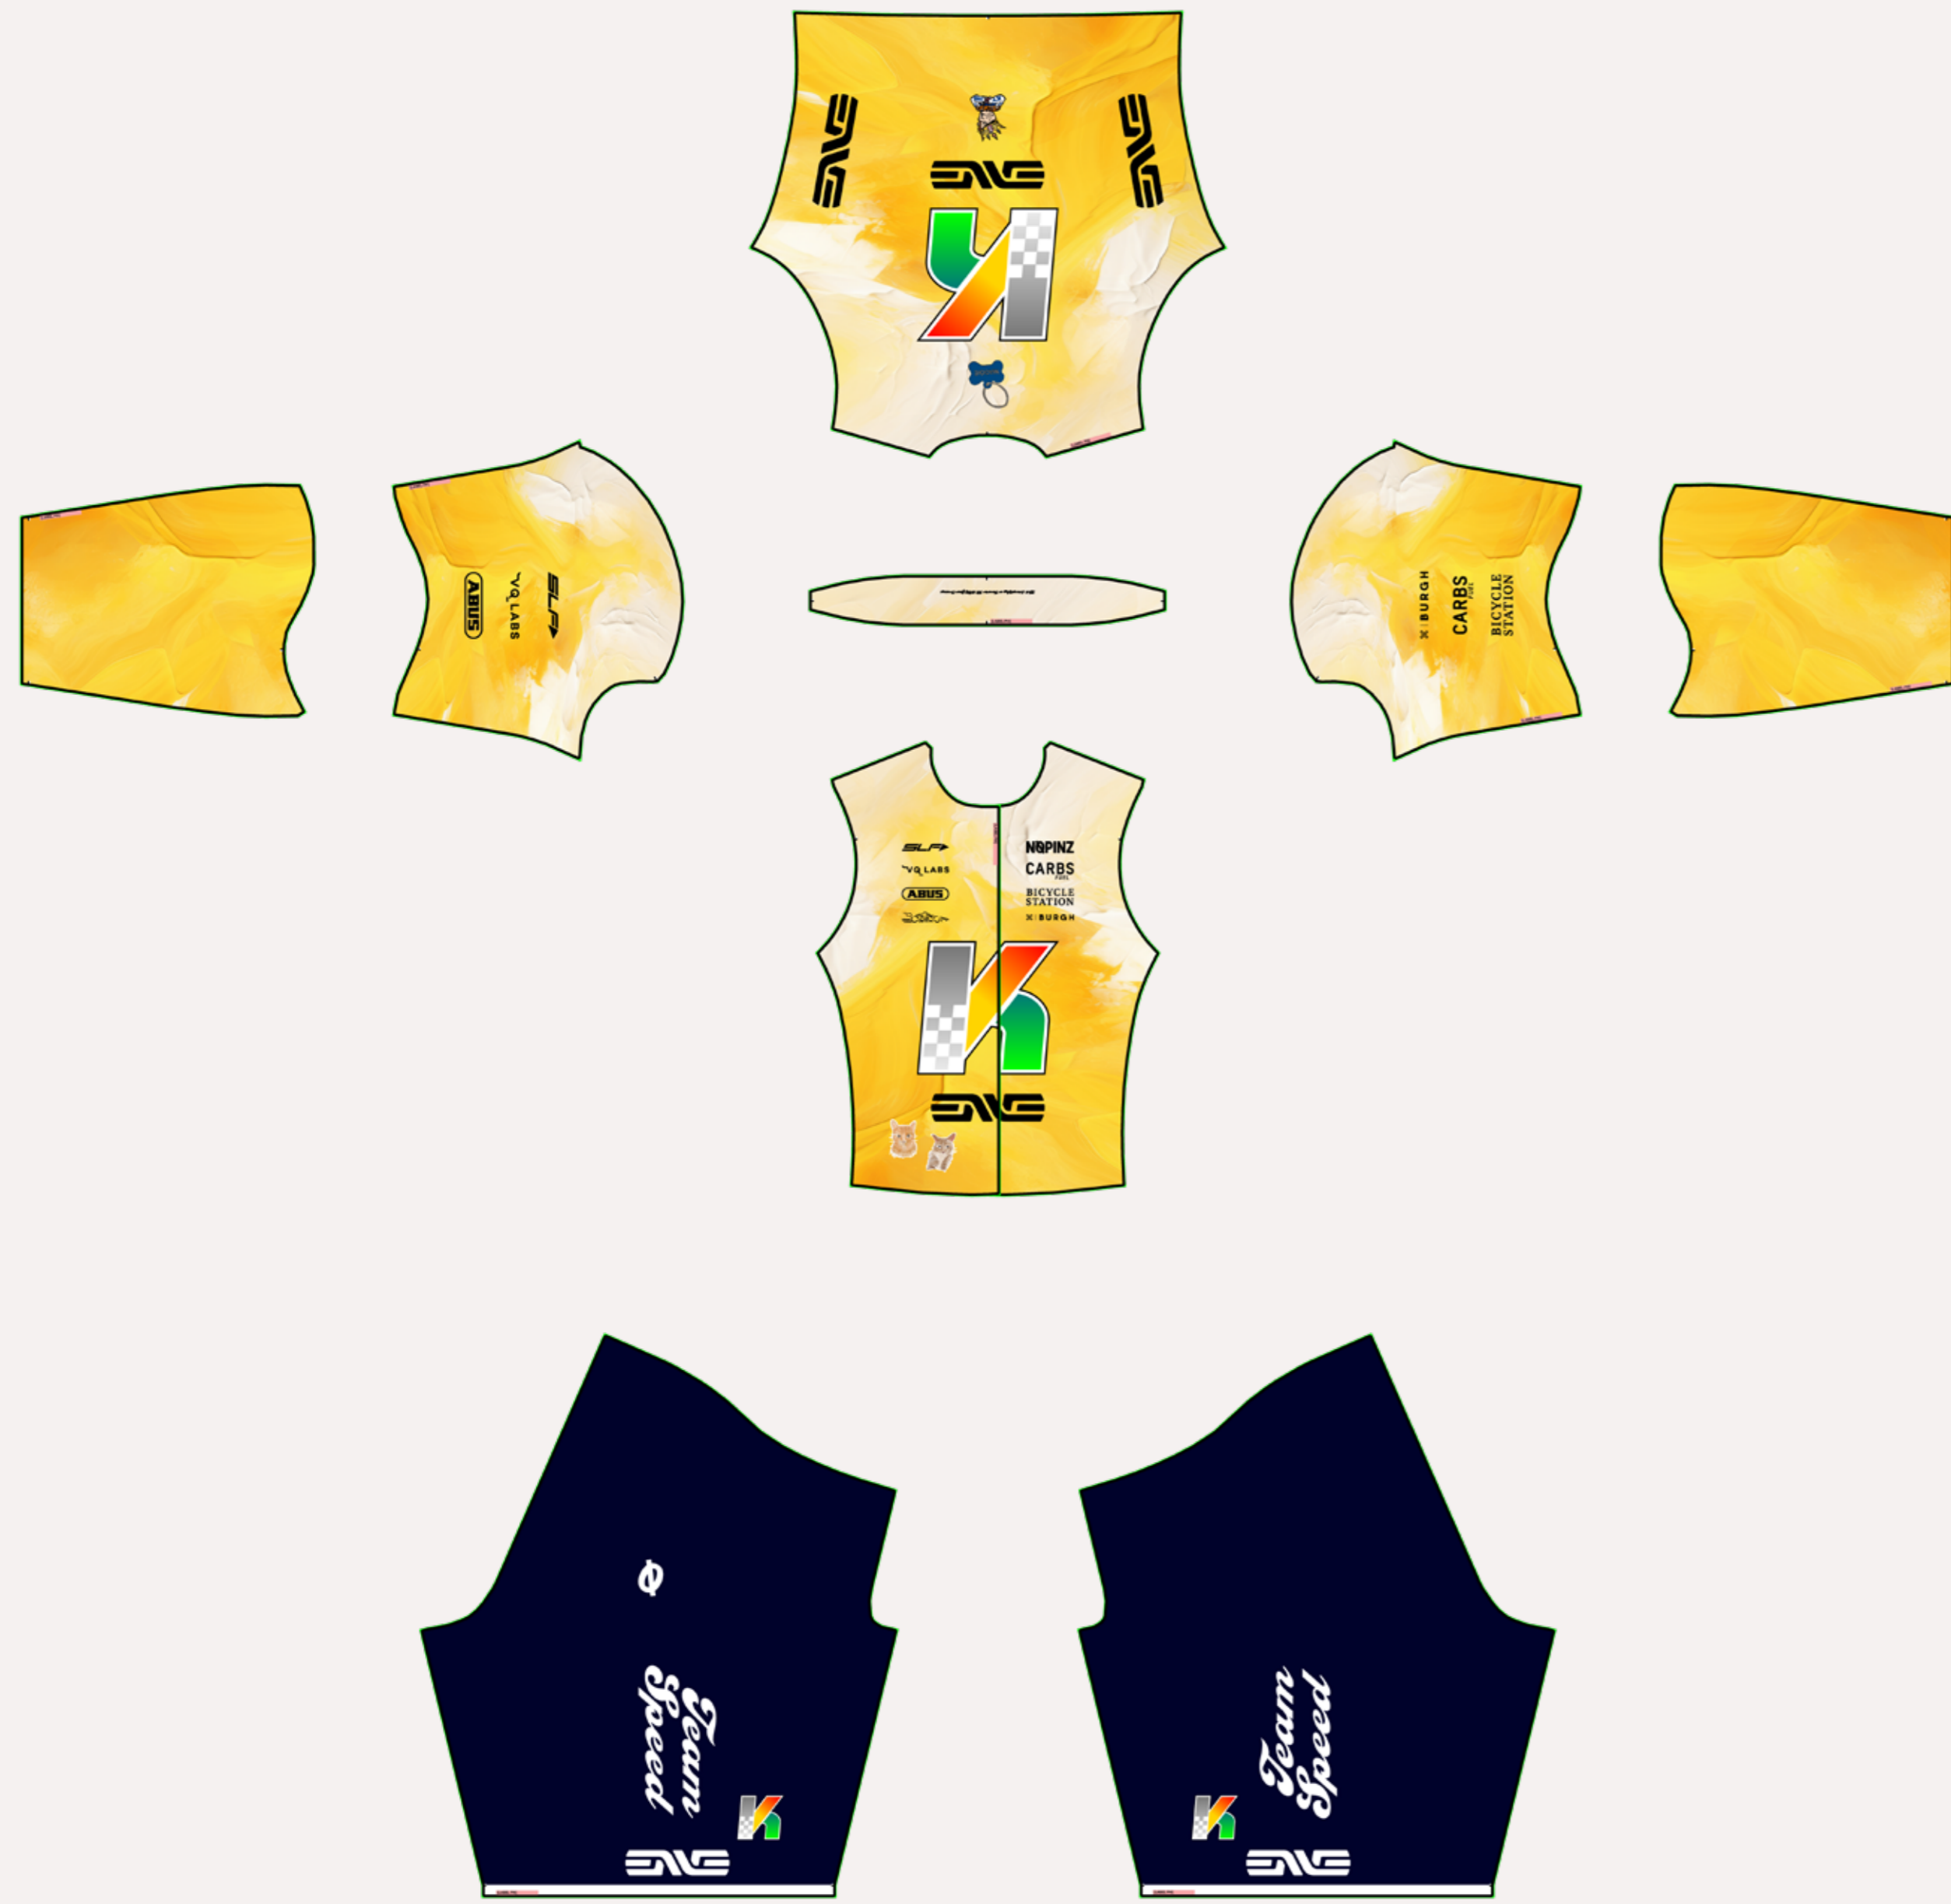

Designer Name : Oscar

Artwork Name : Team Speed Racing

Once this design has been signed off, you agree and acknowledge you have read the full NOPINZ T+C on www.nopinZ.com and accept the artwork, colours and payment information stated in this document. If changes need to be made after sign-off there will be a surcharge. Please note, production templates, 2D visuals and 3D renders are the intellectual property of NopinZ and as such may not be used without the expressed permission of NopinZ.

Pro-1 Evo Speedsuit

2D Production Template