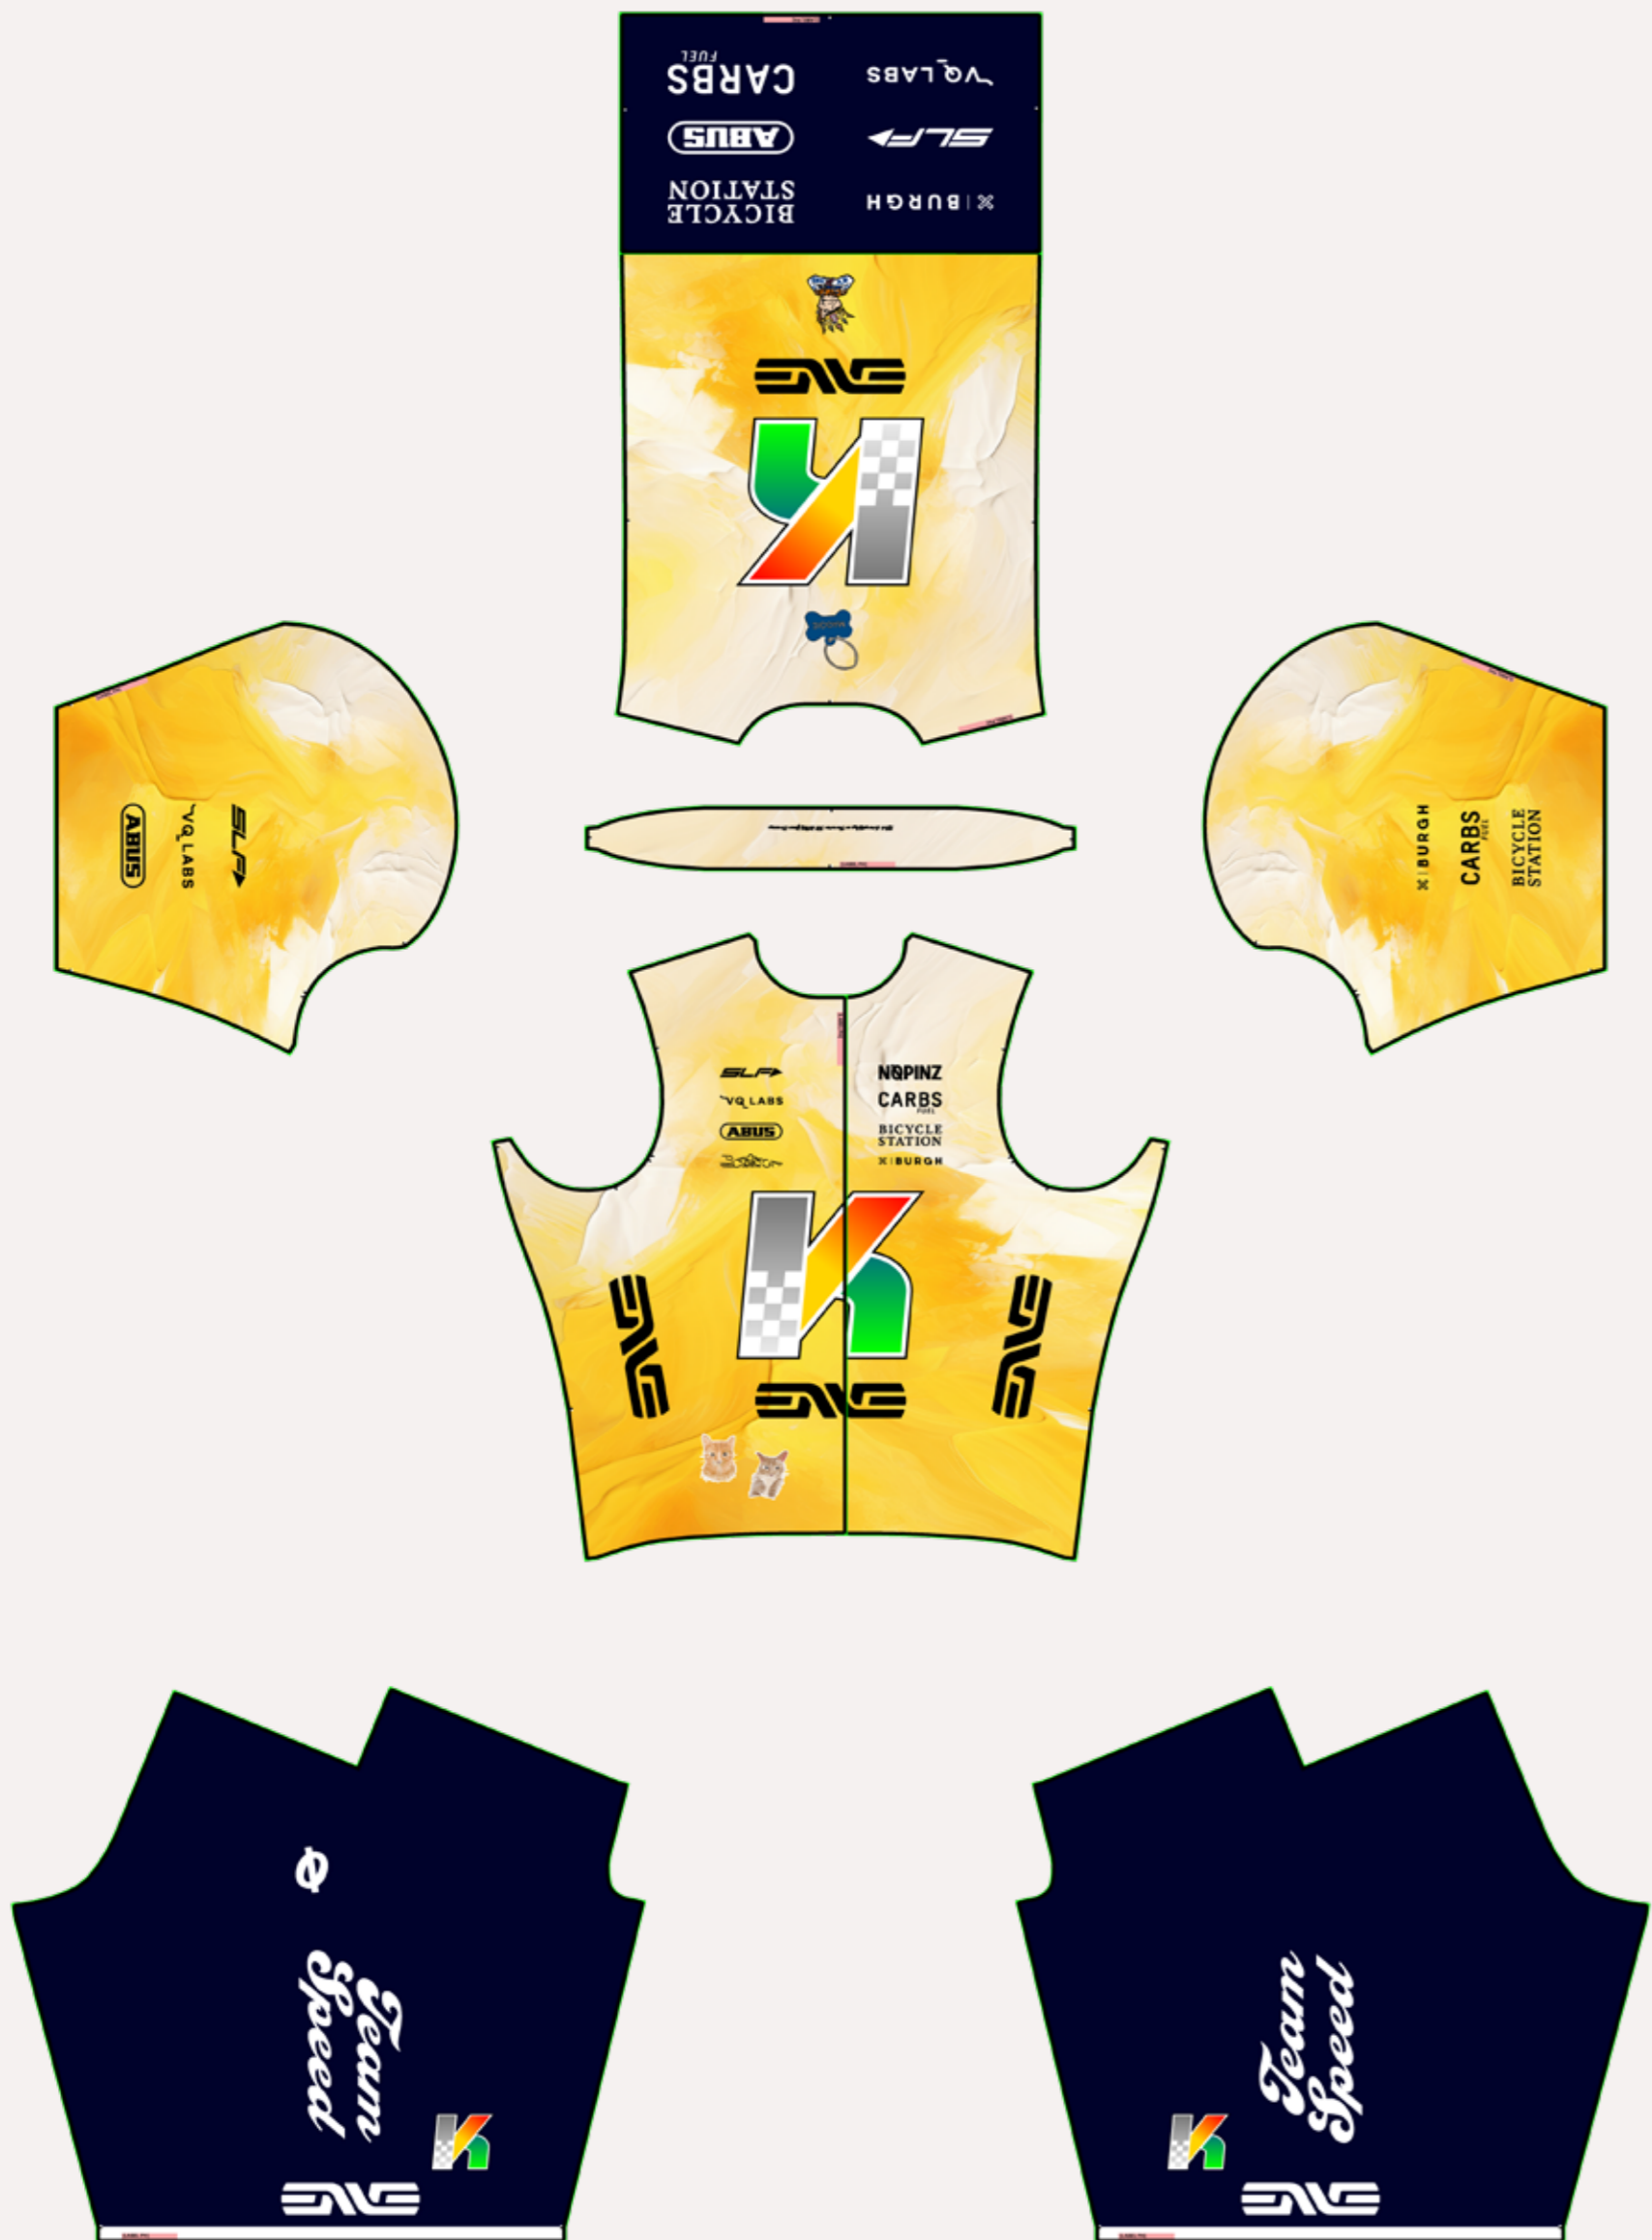

Pro-1 Evo Road Race Suit

2D Production Template

F_01

F_10

F_03

F_12

Swatches and Test Prints

Designer Name : Oscar