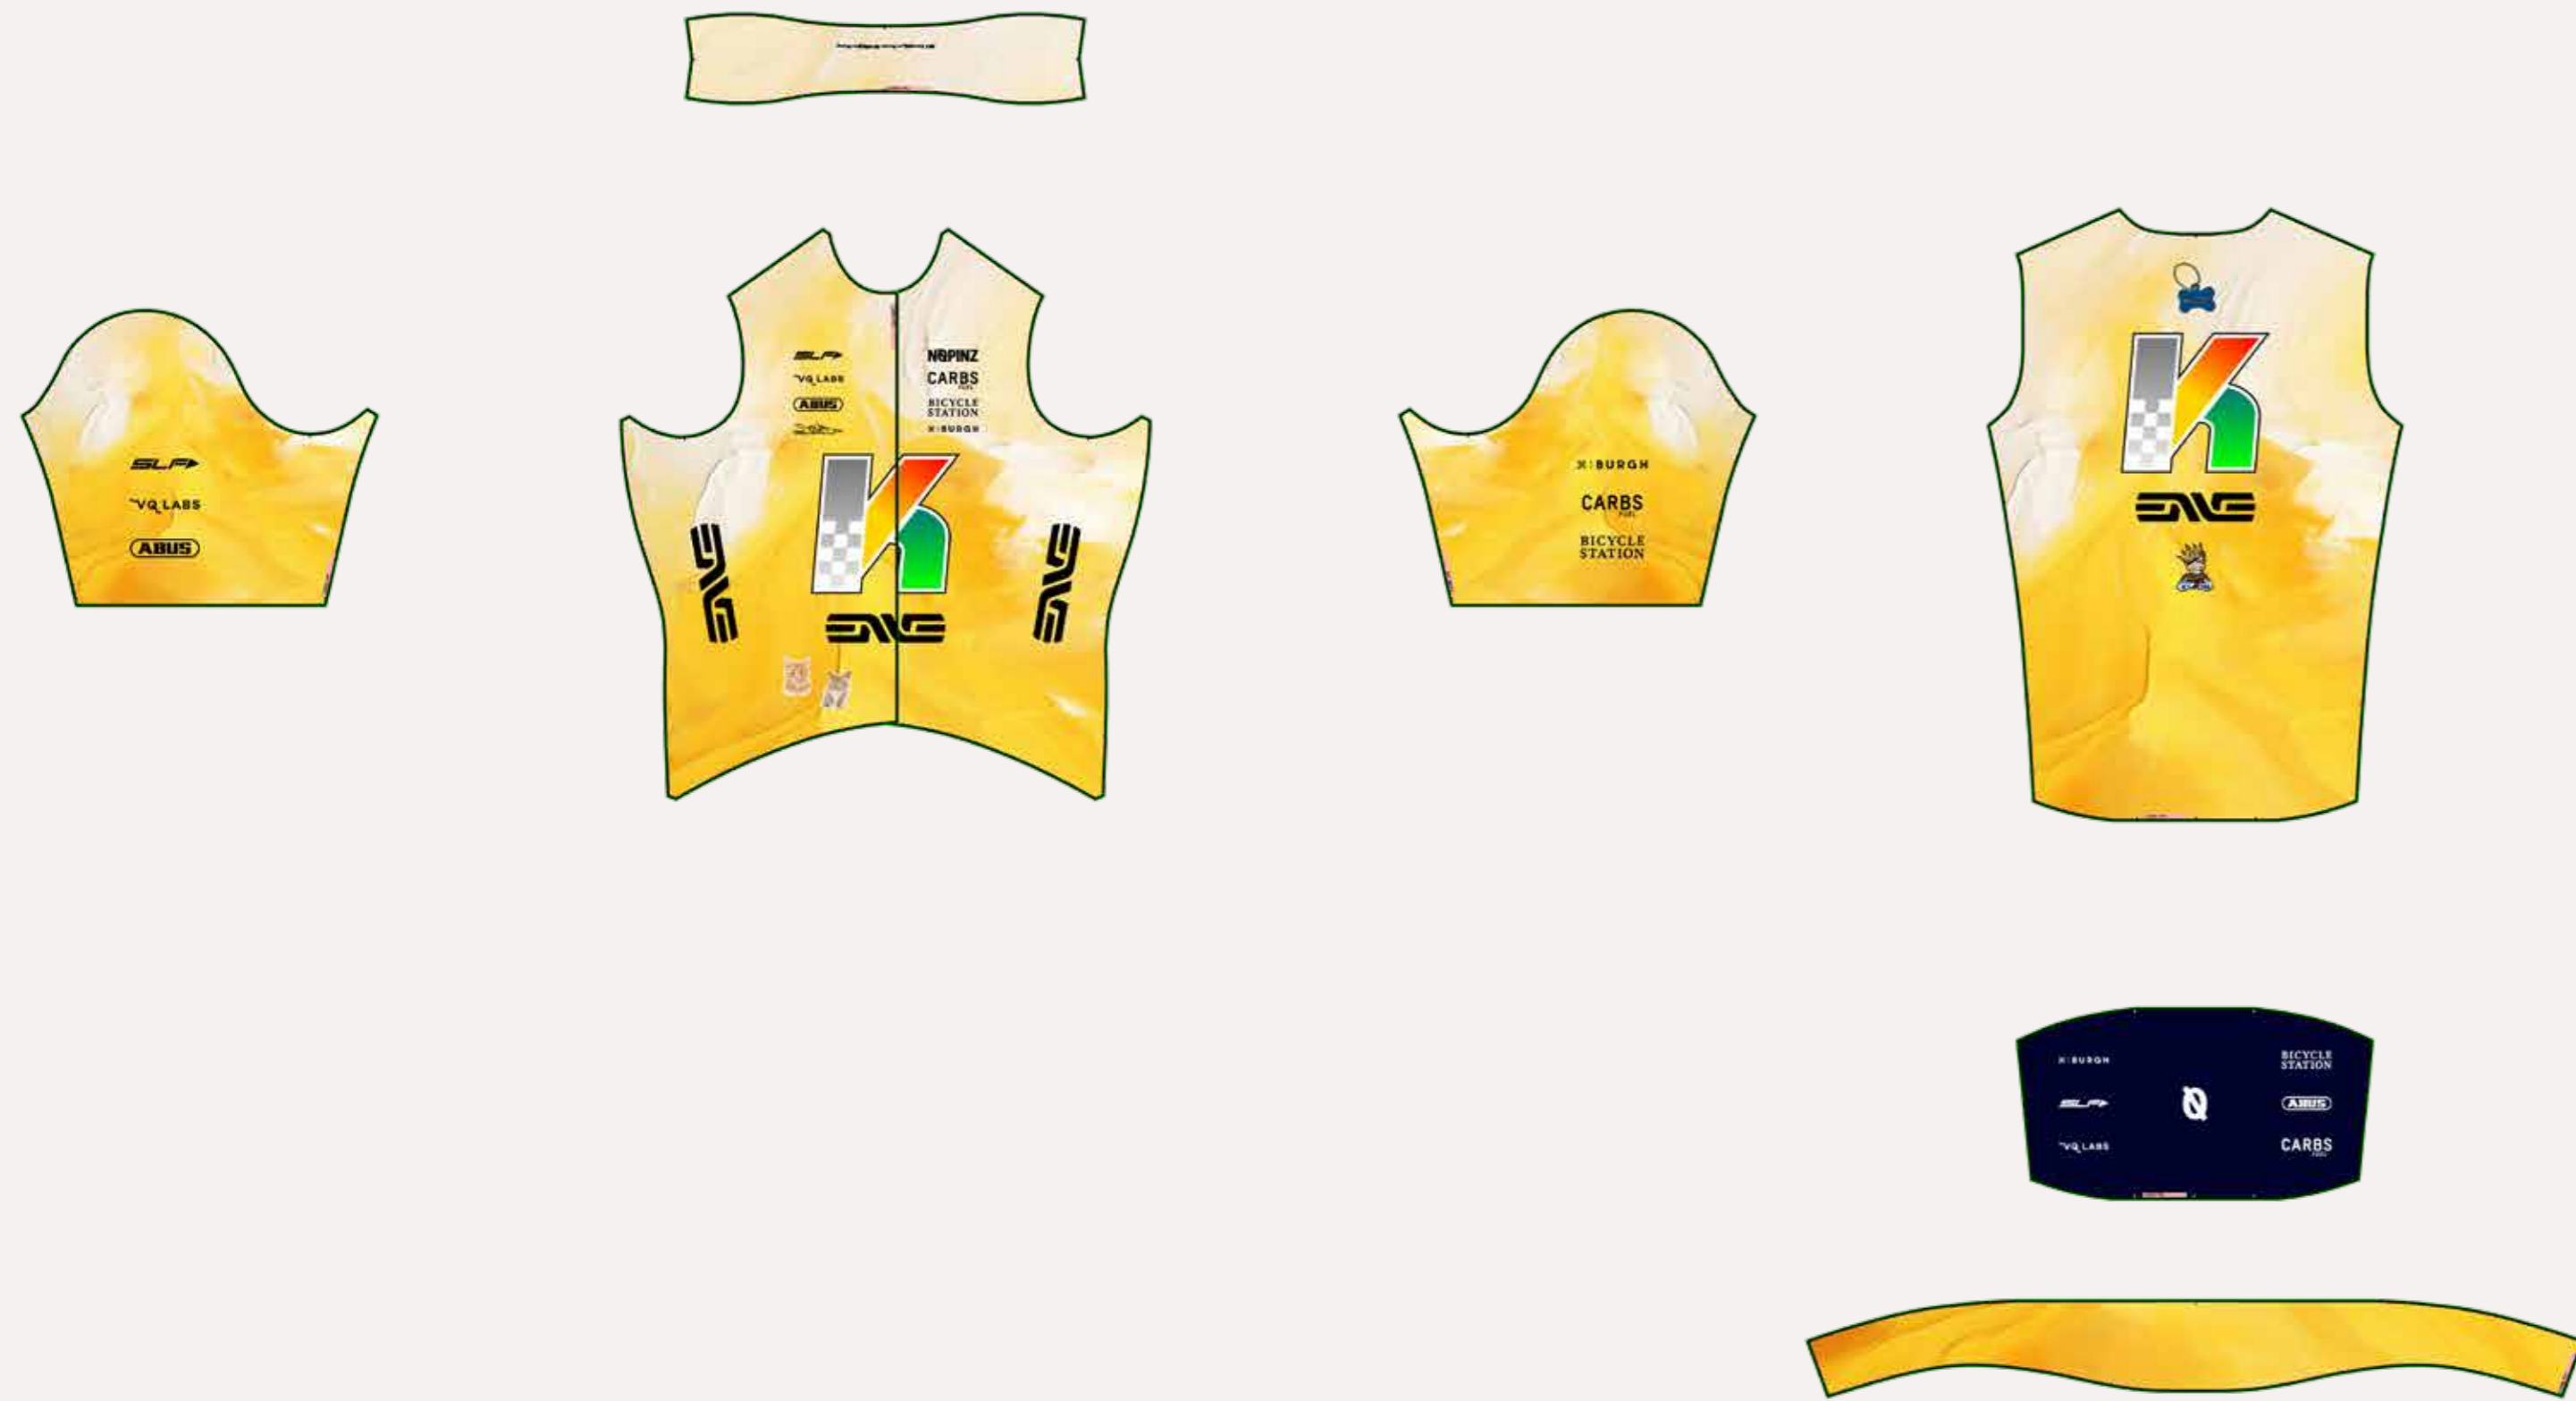

NOPINZ

Designer Name : Oscar

Artwork Name : Team Speed Racing

Once this design has been signed off, you agree and acknowledge you have read the full NOPINZ T+C on www.nopinZ.com and accept the artwork, colours and payment information stated in this document. If changes need to be made after sign-off there will be a surcharge. Please note, production templates, 2D visuals and 3D renders are the intellectual property of NopinZ and as such may not be used without the expressed permission of NopinZ.

Pro-1 Evo Jersey

2D Production Template