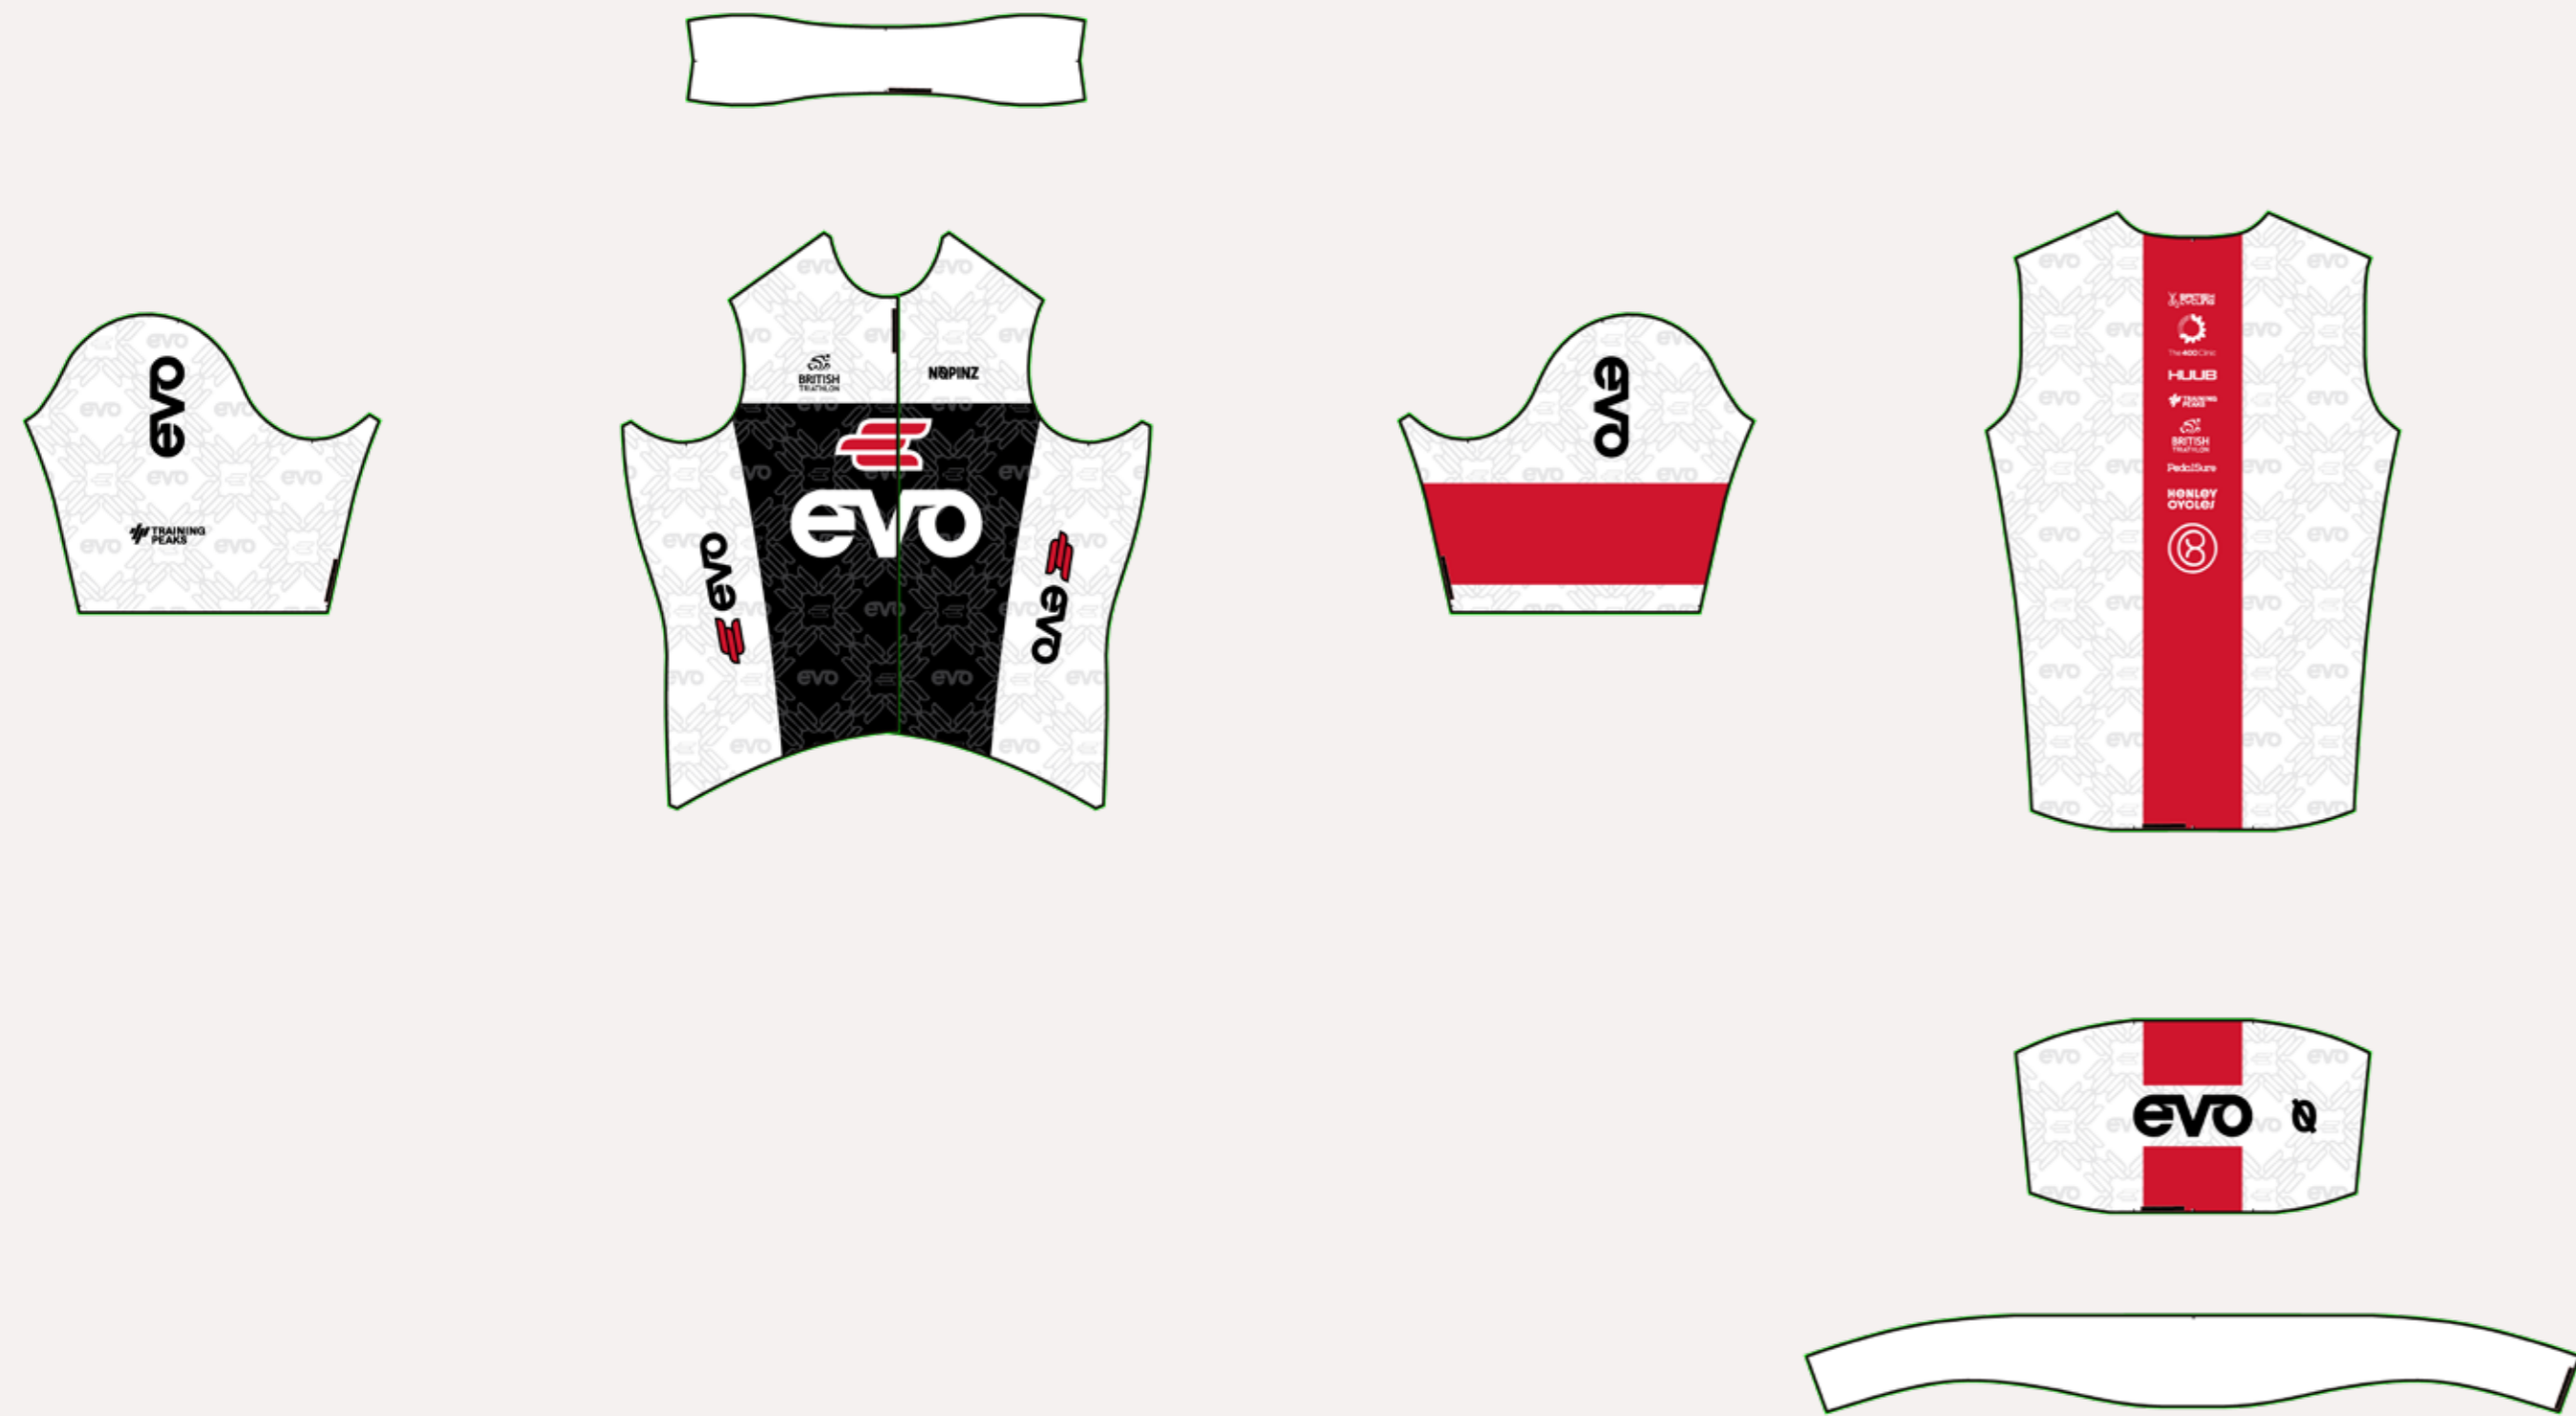

Designer Name:

Artwork Name:

Once this design has been signed off, you agree and acknowledge you have read the full NØPINZ T+C on www.nopin.com and accept the artwork, colours and payment information stated in this document. If changes need to be made after sign-off there will be a surcharge. Please note, production templates, 2D visuals and 3D renders are the intellectual property of Nopin and as such may not be used without the expressed permission of Nopin.

🚲 Road Race Suit

2D Production Template