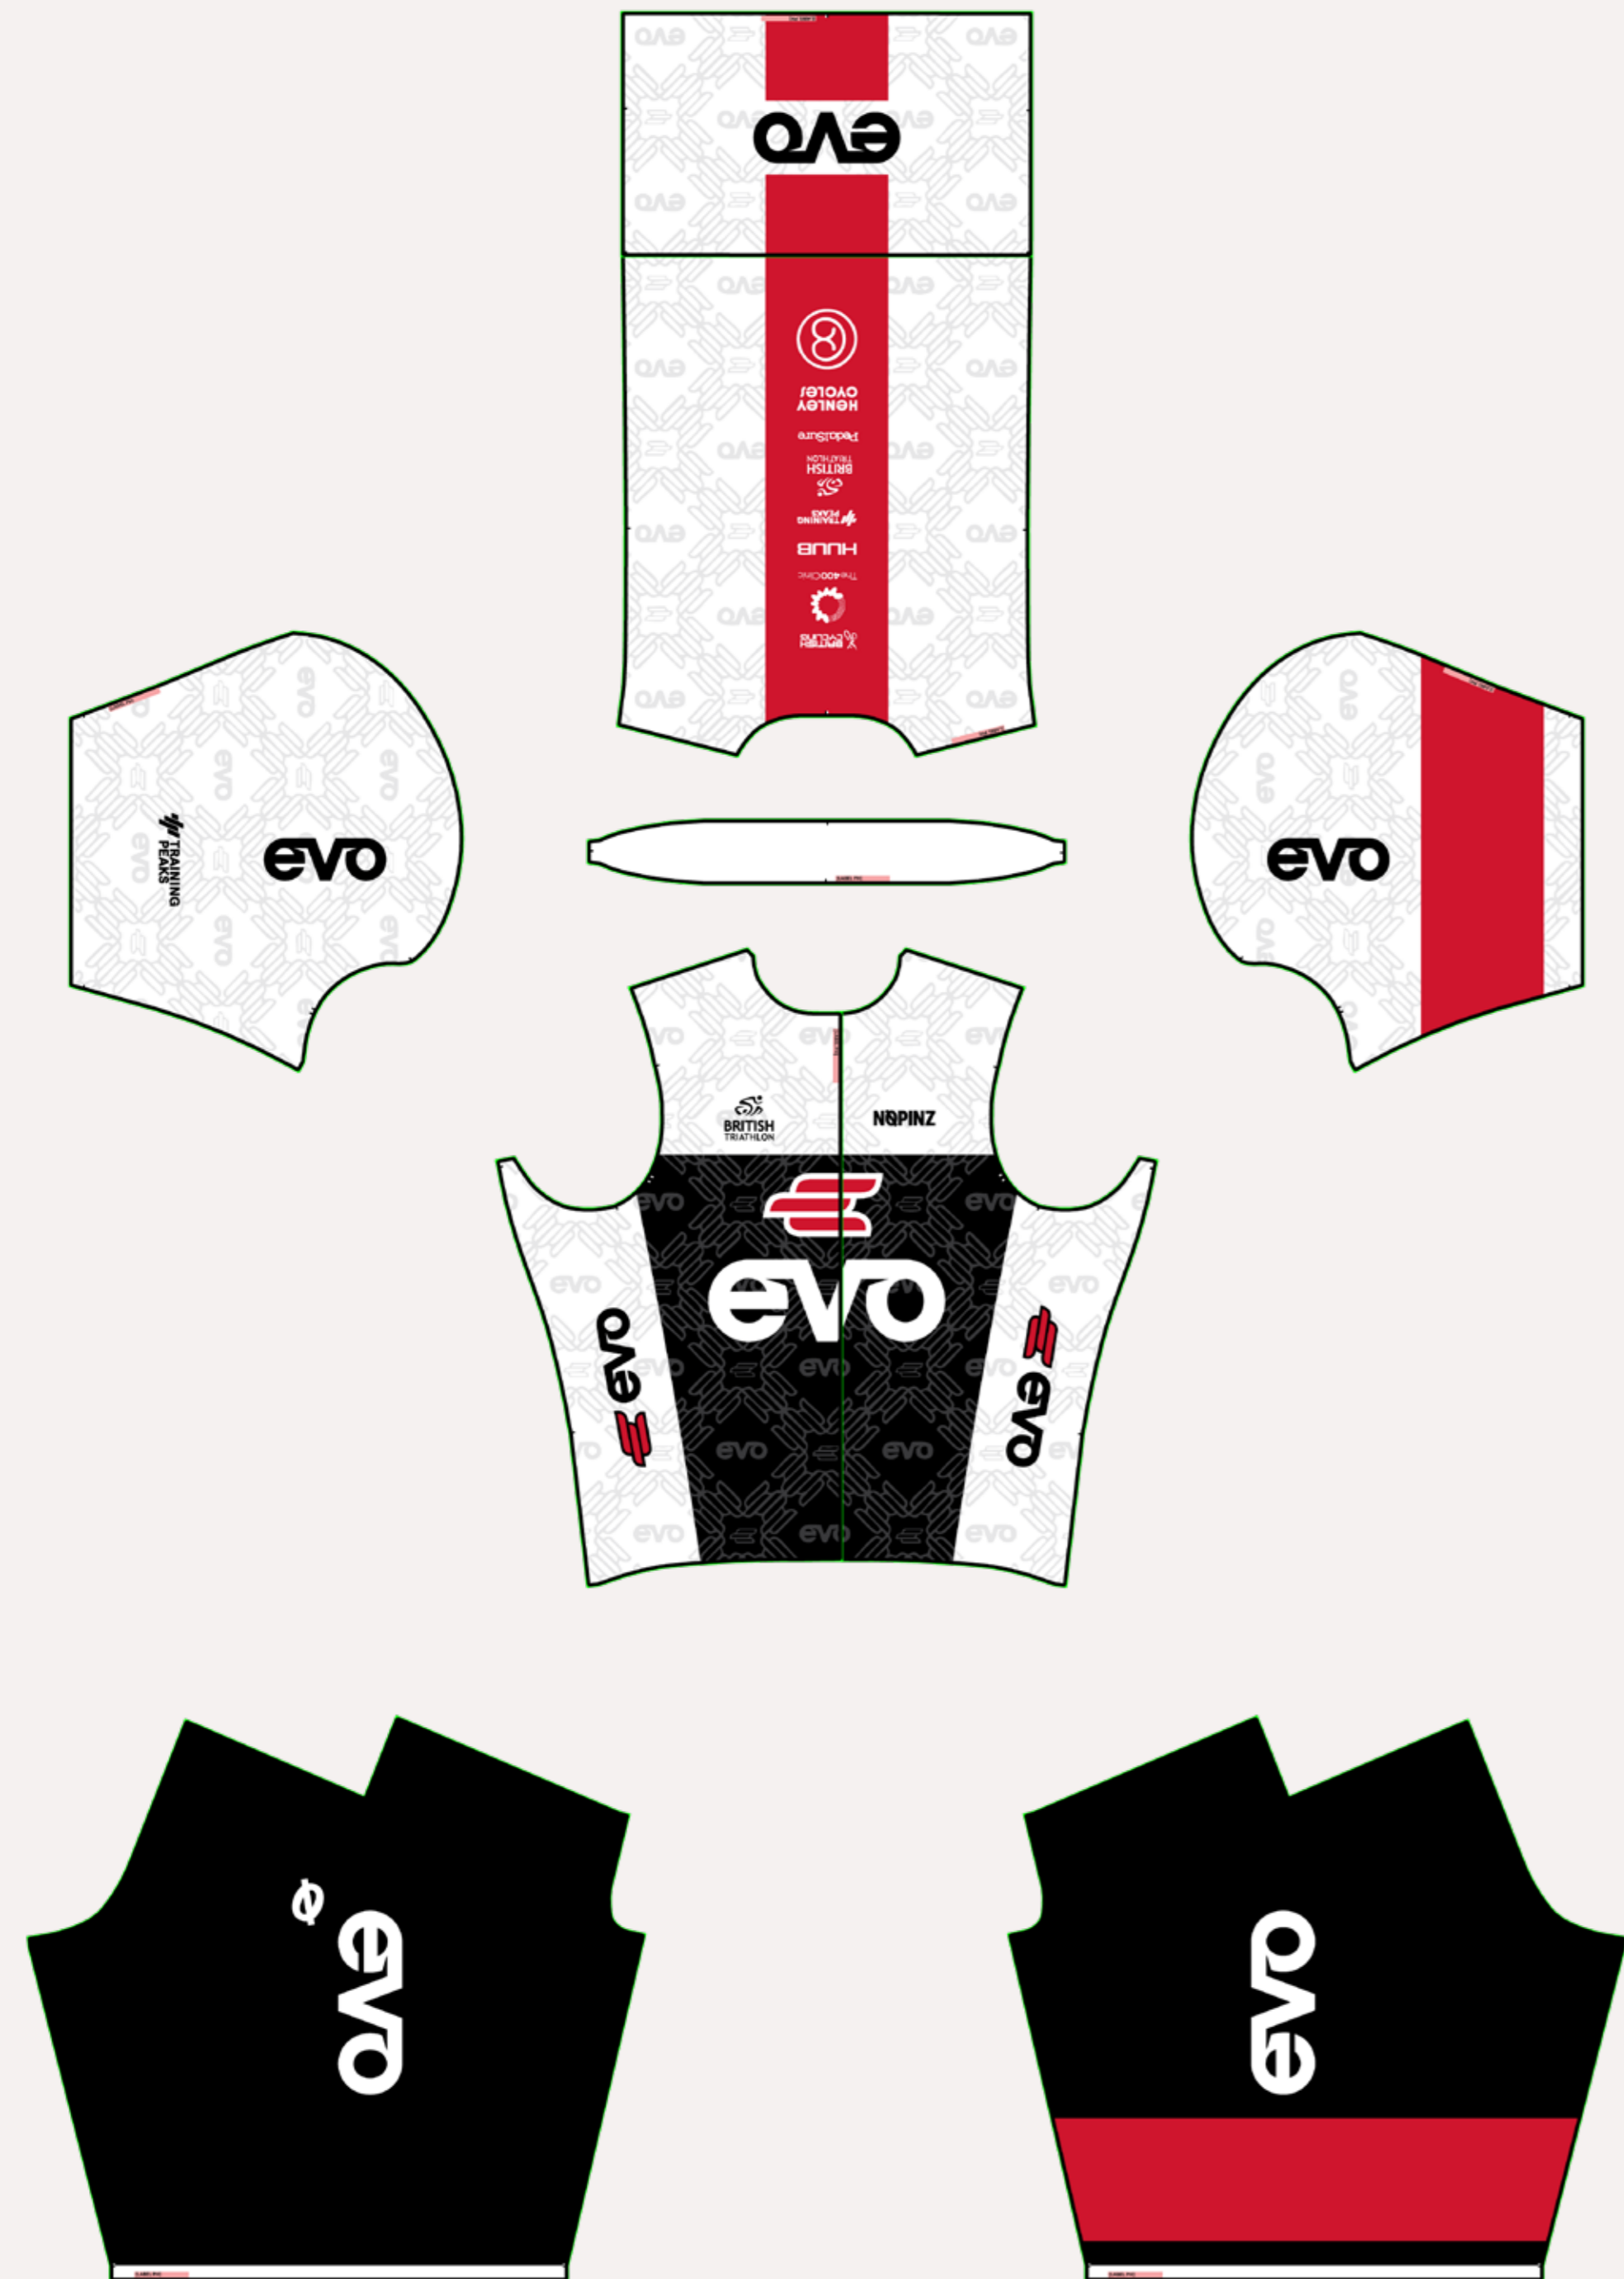

Designer Name:

Artwork Name:

Once this design has been signed off, you agree and acknowledge you have read the full NOPINZ T+C on www.nopinz.com and accept the artwork, colours and payment information stated in this document. If changes need to be made after sign-off there will be a surcharge. Please note, production templates, 2D visuals and 3D renders are the intellectual property of Nopinz and as such may not be used without the expressed permission of Nopinz.

Road Race Suit

2D Production Template