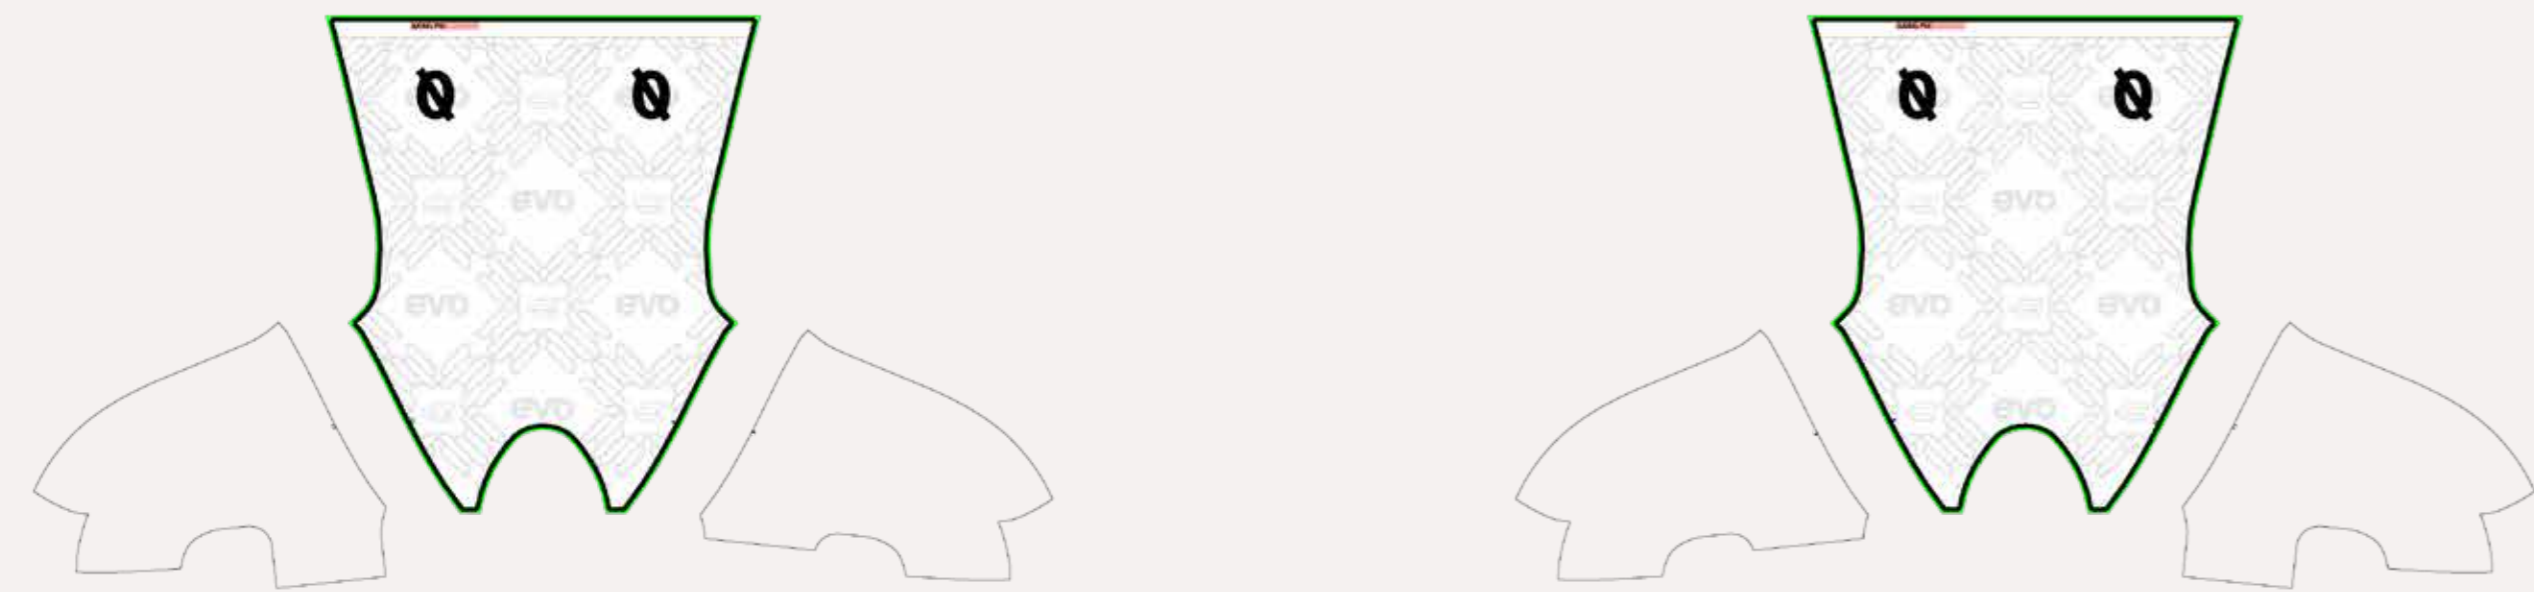

Designer Name:

Artwork Name:

Once this design has been signed off, you agree and acknowledge you have read the full NOPINZ T+C on www.nopinz.com and accept the artwork, colours and payment information stated in this document. If changes need to be made after sign-off there will be a surcharge. Please note, production templates, 2D visuals and 3D renders are the intellectual property of Nopinz and as such may not be used without the expressed permission of Nopinz.

Road Race Suit

2D Production Template

NF_01

NF_10

NF_03

NF_12

Swatches and Test Prints