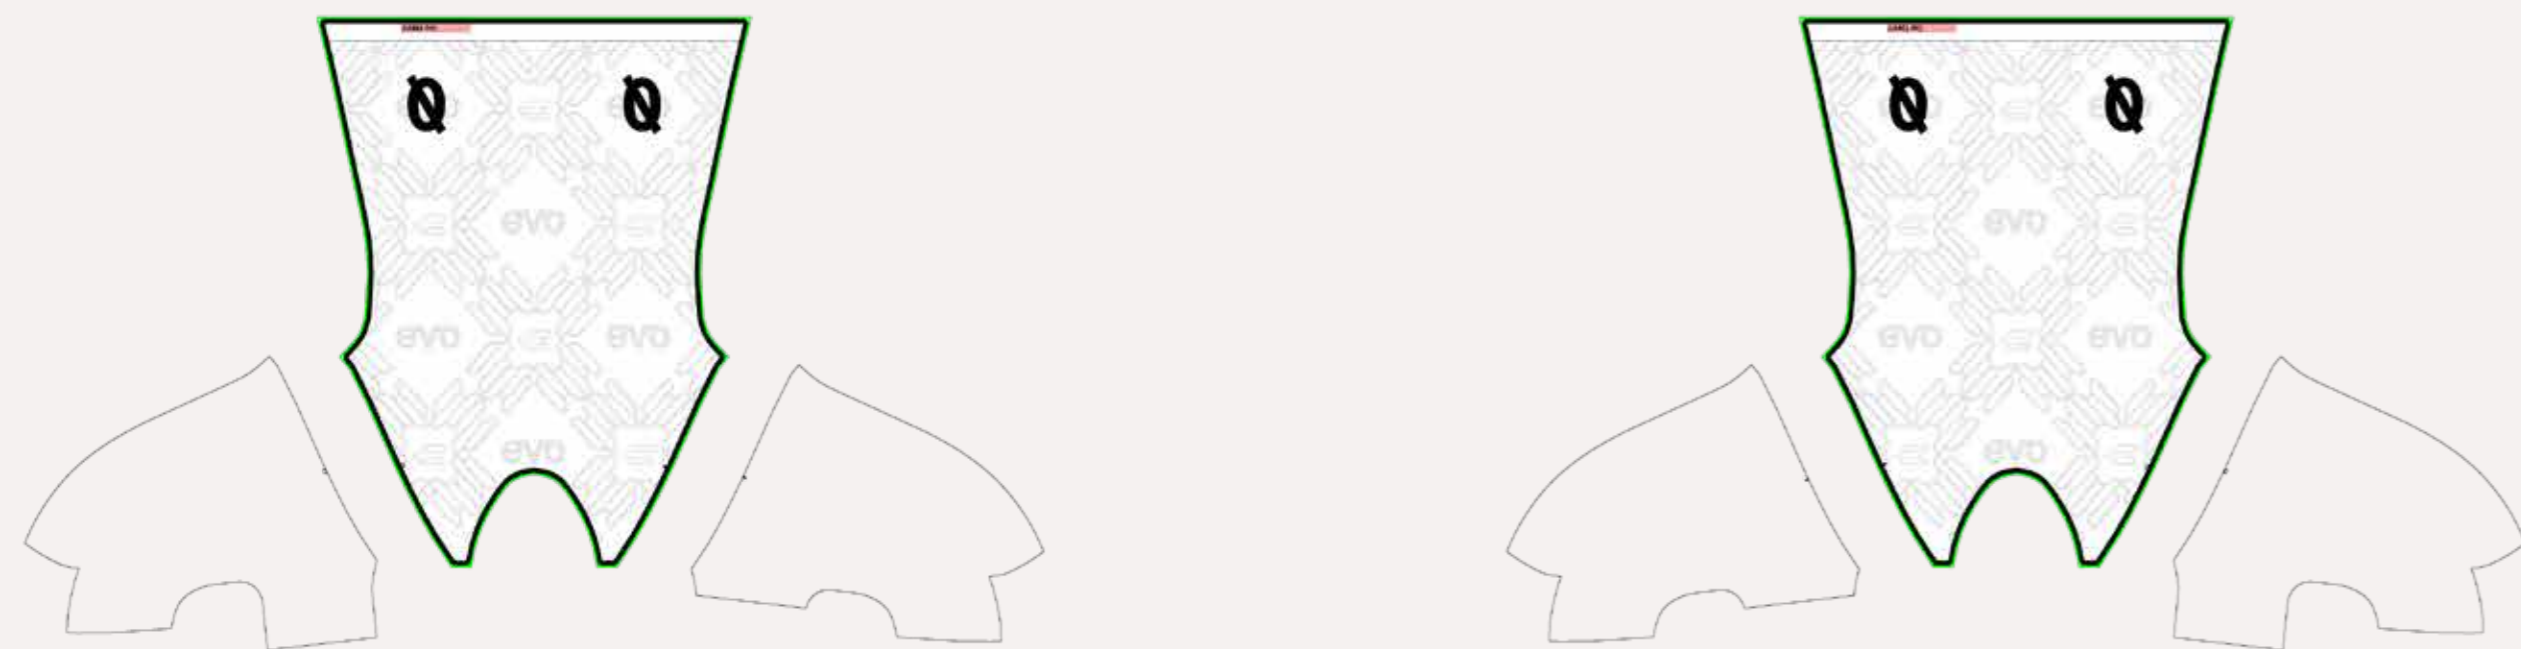

Designer Name:

Artwork Name:

Once this design has been signed off, you agree and acknowledge you have read the full NØPINZ T+C on www.nopinzi.com and accept the artwork, colours and payment information stated in this document. If changes need to be made after sign-off there will be a surcharge. Please note, production templates, 2D visuals and 3D renders are the intellectual property of Nopinzi and as such may not be used without the expressed permission of Nopinzi.

🚫 Road Race Suit

2D Production Template

🚫 F_01

🚫 F_10

🚫 F_03

🚫 F_12

Swatches and Test Prints