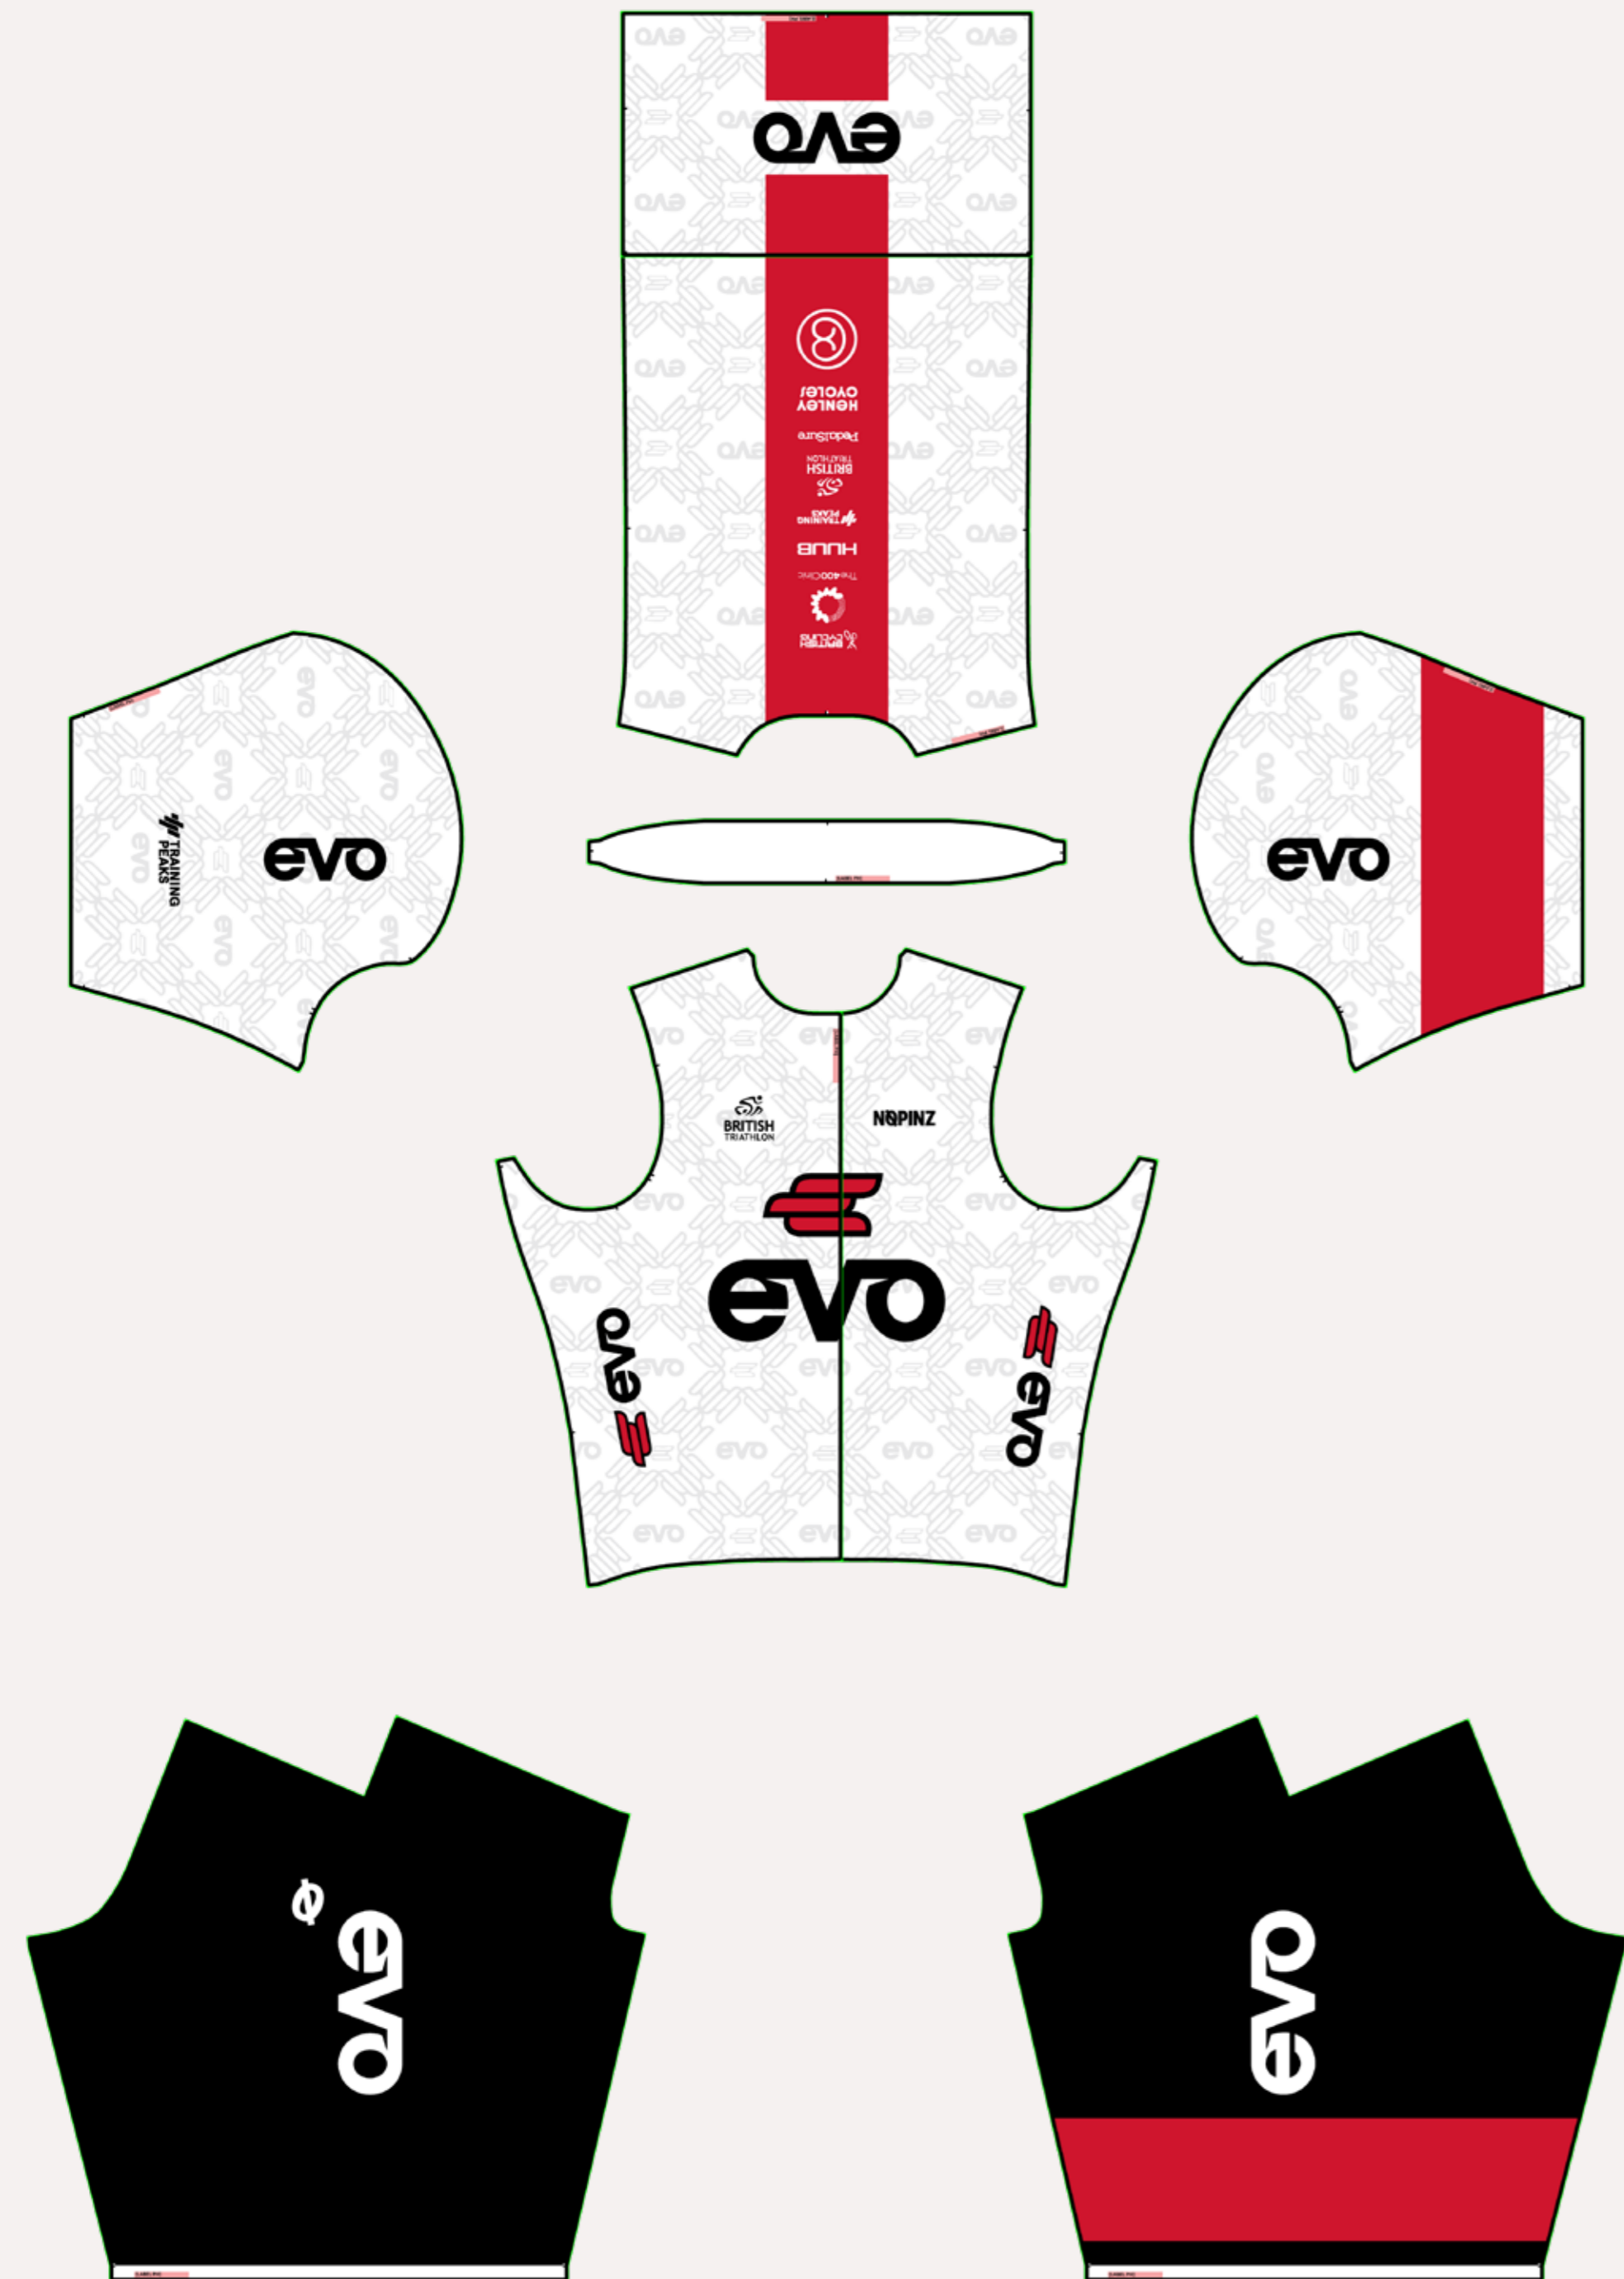

Designer Name:

Artwork Name:

Once this design has been signed off, you agree and acknowledge you have read the full NOPINZ T+C on www.nopin.com and accept the artwork, colours and payment information stated in this document. If changes need to be made after sign-off there will be a surcharge. Please note, production templates, 2D visuals and 3D renders are the intellectual property of Nopin and as such may not be used without the expressed permission of Nopin.

Road Race Suit

2D Production Template