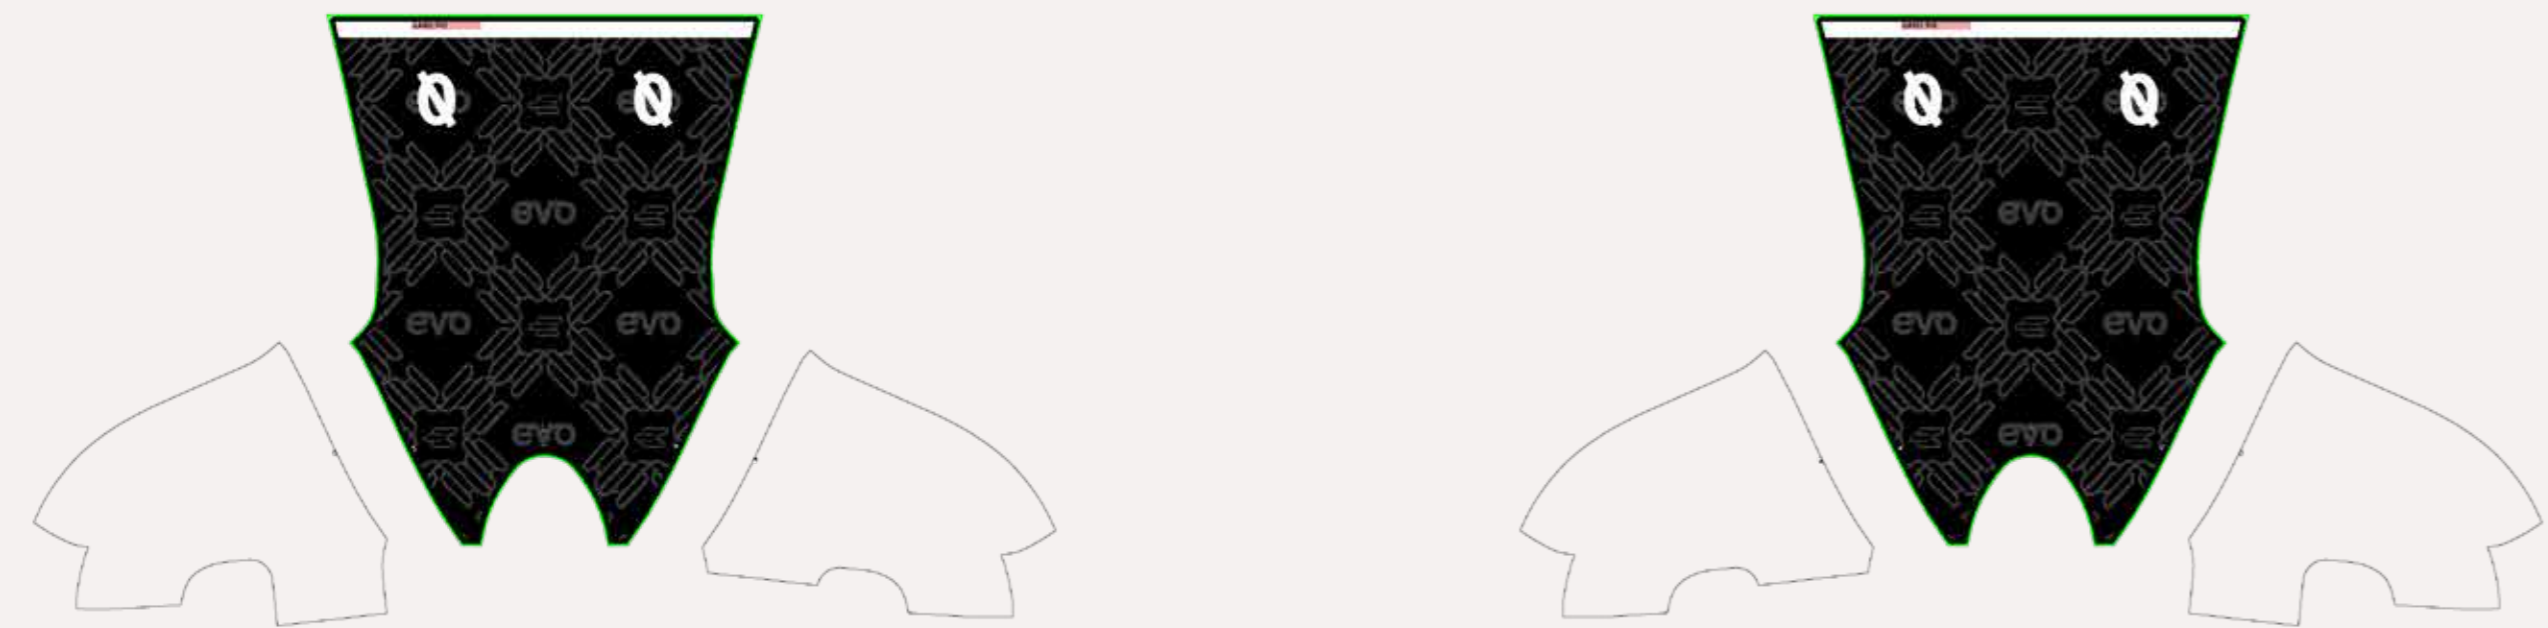

Designer Name:

Artwork Name:

Once this design has been signed off, you agree and acknowledge you have read the full NOPINZ T+C on www.nopinz.com and accept the artwork, colours and payment information stated in this document. If changes need to be made after sign-off there will be a surcharge. Please note, production templates, 2D visuals and 3D renders are the intellectual property of Nopinz and as such may not be used without the expressed permission of Nopinz.

Road Race Suit

2D Production Template

F_01

F_10

F_03

F_12

Swatches and Test Prints